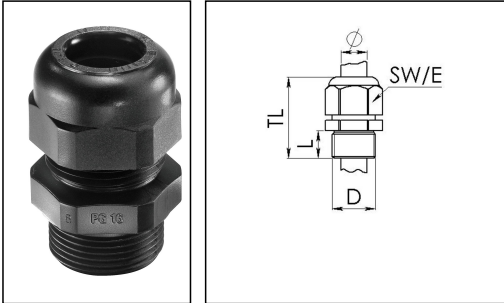

## SKV 7 BK

Cable gland, polyamide, Pg 7, RAL 9005

Products may differ in size, colour and appearance to those shown. If you require further information or customisation, please contact us directly.

<b>Material cable gland</b>	Polyamide
<b>Material sealing gasket</b>	EPDM
<b>Protection class</b>	IP68 (5 bar 30 min)
<b>Temp. range min</b>	-40 °C
<b>Temp. range max</b>	100 °C
<b>Glow wire test</b>	750 °C
<b>Thread type</b>	PG
<b>Ø Connection thread D</b>	7
<b>Length screw-in thread L</b>	9 mm
<b>Ø cable diameter min</b>	3 mm
<b>Ø cable diameter max</b>	6 mm
<b>Key width SW</b>	15 mm
<b>Collar diameter (E)</b>	16 mm
<b>Total length TL</b>	28 mm - 32 mm
<b>Type of cable anchorage</b>	A
<b>Install. torques fitting</b>	2,5 N m
<b>Install. torques cap nut</b>	1,7 N m
<b>Product Color</b>	RAL 9005
<b>Type</b>	SKV 7 BK
<b>Order no. RAL 9005</b>	10066191
<b>Packing unit</b>	50
<b>EAN number</b>	4007685661911
<b>Tariff number</b>	39269097
<b>ETIM-Classification</b>	EC000441