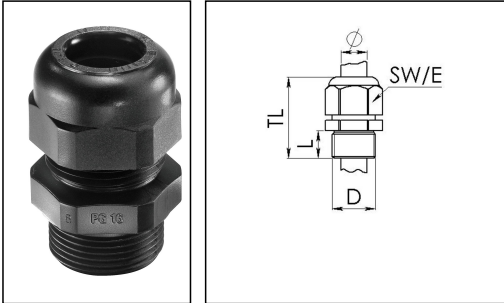

## SKV 13,5 BK

Cable gland, polyamide, Pg 13,5 RAL 9005

Products may differ in size, colour and appearance to those shown. If you require further information or customisation, please contact us directly.

<b>Material cable gland</b>	Polyamide
<b>Material sealing gasket</b>	EPDM
<b>Protection class</b>	IP68 (5 bar 30 min)
<b>Temp. range min</b>	-40 °C
<b>Temp. range max</b>	100 °C
<b>Glow wire test</b>	750 °C
<b>Thread type</b>	PG
<b>Ø Connection thread D</b>	13,5
<b>Length screw-in thread L</b>	10 mm
<b>Ø cable diameter min</b>	6 mm
<b>Ø cable diameter max</b>	12 mm
<b>Key width SW</b>	24 mm
<b>Collar diameter (E)</b>	26 mm
<b>Total length TL</b>	35 mm - 41 mm
<b>Type of cable anchorage</b>	A
<b>Install. torques fitting</b>	3,8 N m
<b>Install. torques cap nut</b>	2,5 N m
<b>Product Color</b>	RAL 9005
<b>Type</b>	SKV 13,5 BK
<b>Order no. RAL 9005</b>	10066194
<b>Packing unit</b>	50
<b>EAN number</b>	4007685661942
<b>Tariff number</b>	39269097
<b>ETIM-Classification</b>	EC000441