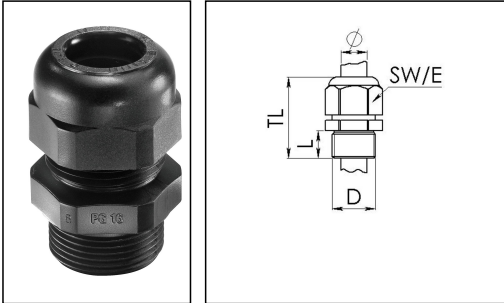

## SKV 16 BK

Cable gland, polyamide, Pg 16, RAL 9005

Products may differ in size, colour and appearance to those shown. If you require further information or customisation, please contact us directly.

<b>Material cable gland</b>	Polyamide
<b>Material sealing gasket</b>	EPDM
<b>Protection class</b>	IP68 (5 bar 30 min)
<b>Temp. range min</b>	-40 °C
<b>Temp. range max</b>	100 °C
<b>Glow wire test</b>	750 °C
<b>Thread type</b>	PG
<b>Ø Connection thread D</b>	16
<b>Length screw-in thread L</b>	11 mm
<b>Ø cable diameter min</b>	8 mm
<b>Ø cable diameter max</b>	14 mm
<b>Key width SW</b>	27 mm
<b>Collar diameter (E)</b>	29 mm
<b>Total length TL</b>	38 mm - 44 mm
<b>Type of cable anchorage</b>	A
<b>Install. torques fitting</b>	5 N m
<b>Install. torques cap nut</b>	3,4 N m
<b>Product Color</b>	RAL 9005
<b>Type</b>	SKV 16 BK
<b>Order no. RAL 9005</b>	10066195
<b>Packing unit</b>	50
<b>EAN number</b>	4007685661959
<b>Tariff number</b>	39269097
<b>ETIM-Classification</b>	EC000441