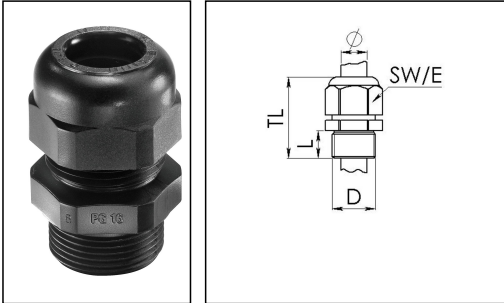

SKV 36 BK

Cable gland, polyamide, Pg 36, RAL 9005

Products may differ in size, colour and appearance to those shown. If you require further information or customisation, please contact us directly.

Material cable gland	Polyamide
Material sealing gasket	EPDM
Protection class	IP68 (5 bar 30 min)
Temp. range min	-40 °C
Temp. range max	100 °C
Glow wire test	750 °C
Thread type	PG
Ø Connection thread D	36
Length screw-in thread L	14 mm
Ø cable diameter min	22 mm
Ø cable diameter max	32 mm
Key width SW	53 mm
Collar diameter (E)	59 mm
Total length TL	56 mm - 65 mm
Type of cable anchorage	A
Product Color	RAL 9005
Type	SKV 36 BK
Order no. RAL 9005	10066198
Packing unit	10
EAN number	4007685661980
Tariff number	39269097
ETIM-Classification	EC000441