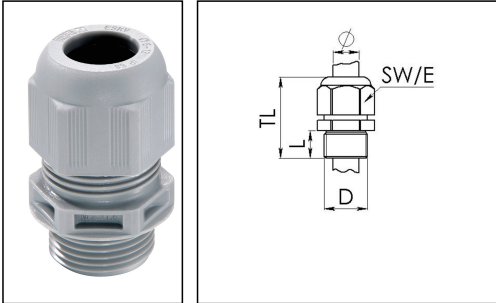

## ESKV 12 SG

Cable gland, polyamide, M12, RAL 7001 with short thread

Products may differ in size, colour and appearance to those shown. If you require further information or customisation, please contact us directly.

<b>Material cable gland</b>	Polyamide
<b>Material sealing gasket</b>	EPDM
<b>Protection class</b>	IP69, IP68 (5 bar 30 min)
<b>Temp. range min</b>	-40 °C
<b>Temp. range max</b>	100 °C
<b>Glow wire test</b>	750 °C
<b>Thread type</b>	M
<b>Ø Connection thread D</b>	12
<b>Lead</b>	1,5
<b>Length screw-in thread L</b>	9 mm
<b>Ø cable diameter min</b>	3 mm
<b>Ø cable diameter max</b>	7 mm
<b>Key width SW</b>	16 mm
<b>Collar diameter (E)</b>	18 mm
<b>Total length TL</b>	29 mm - 34 mm
<b>Type of cable anchorage</b>	A
<b>Install. torques fitting</b>	2 N m
<b>Install. torques fitting/EADR</b>	2 N m
<b>Install. torques cap nut</b>	2 N m
<b>Impact category</b>	2
<b>Product Color</b>	RAL 7001
<b>Type</b>	ESKV 12 SG
<b>Order no. RAL 7001</b>	10066380
<b>Packing unit</b>	50
<b>EAN number</b>	4007685663809