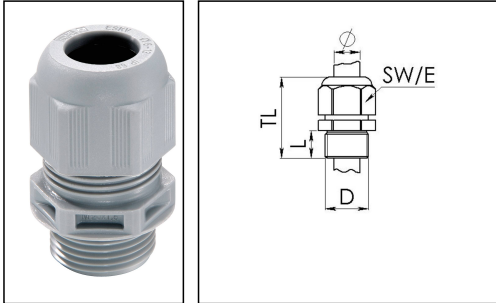

ESKV 20 SG

Cable gland, polyamide, M20, RAL 7001 with short thread

Products may differ in size, colour and appearance to those shown. If you require further information or customisation, please contact us directly.

Material cable gland	Polyamide
Material sealing gasket	EPDM
Protection class	IP68 (5 bar 30 min), IP69
Temp. range min	-40 °C
Temp. range max	100 °C
Glow wire test	750 °C
Thread type	M
Ø Connection thread D	20
Lead	1,5
Length screw-in thread L	10 mm
Ø cable diameter min	6 mm
Ø cable diameter max	13 mm
Key width SW	24 mm
Collar diameter (E)	27 mm
Total length TL	36 mm - 45 mm
Type of cable anchorage	A
Install. torques fitting	4 N m
Install. torques fitting/EADR	3 N m
Install. torques cap nut	3 N m
Impact category	3
Product Color	RAL 7001
Type	ESKV 20 SG
Order no. RAL 7001	10066382
Packing unit	50
EAN number	4007685663823