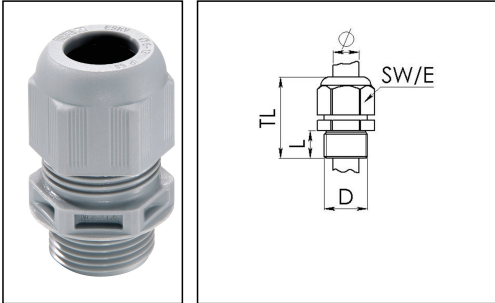

ESKV 25 SG

Cable gland, polyamide, M25, RAL 7001 with short thread

Products may differ in size, colour and appearance to those shown. If you require further information or customisation, please contact us directly.

Material cable gland	Polyamide
Material sealing gasket	EPDM
Protection class	IP69, IP68 (5 bar 30 min)
Temp. range min	-40 °C
Temp. range max	100 °C
Glow wire test	750 °C
Thread type	M
Ø Connection thread D	25
Lead	1,5
Length screw-in thread L	10 mm
Ø cable diameter min	9 mm
Ø cable diameter max	17 mm
Key width SW	29 mm
Collar diameter (E)	32 mm
Total length TL	38 mm - 47 mm
Type of cable anchorage	A
Install. torques fitting	10 N m
Install. torques fitting/EADR	4 N m
Install. torques cap nut	4 N m
Impact category	4
Product Color	RAL 7001
Type	ESKV 25 SG
Order no. RAL 7001	10066383
Packing unit	50
EAN number	4007685663830