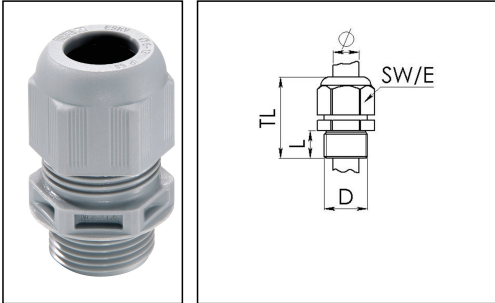

ESKV 40 SG

Cable gland, polyamide, M40, RAL 7001 with short thread

Products may differ in size, colour and appearance to those shown. If you require further information or customisation, please contact us directly.

Material cable gland	Polyamide
Material sealing gasket	EPDM
Protection class	IP69, IP68 (5 bar 30 min)
Temp. range min	-40 °C
Temp. range max	100 °C
Glow wire test	750 °C
Thread type	M
Ø Connection thread D	40
Lead	1,5
Length screw-in thread L	12 mm
Ø cable diameter min	16 mm
Ø cable diameter max	28 mm
Key width SW	46 mm
Collar diameter (E)	51 mm
Total length TL	52 mm - 65 mm
Type of cable anchorage	A
Install. torques fitting	20 N m
Install. torques cap nut	20 N m
Impact category	4
Equipment	Incl. connection thread gasket
Product Color	RAL 7001
Type	ESKV 40 SG
Order no. RAL 7001	10066385
Packing unit	10
EAN number	4007685663854