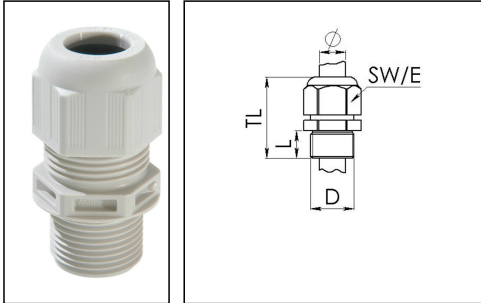

ESKV-L 12 LG

Cable gland, polyamide, M12, RAL 7035 with long thread

Products may differ in size, colour and appearance to those shown. If you require further information or customisation, please contact us directly.

Material cable gland	Polyamide
Material sealing gasket	EPDM
Protection class	IP69, IP68 (5 bar 30 min)
Temp. range min	-40 °C
Temp. range max	100 °C
Glow wire test	750 °C
Thread type	M
Ø Connection thread D	12
Lead	1,5
Length screw-in thread L	15 mm
Ø cable diameter min	3 mm
Ø cable diameter max	7 mm
Key width SW	16 mm
Collar diameter (E)	18 mm
Total length TL	35 mm - 40 mm
Type of cable anchorage	A
Install. torques fitting	2 N m
Install. torques fitting/EADR	2 N m
Install. torques cap nut	2 N m
Impact category	2
Product Color	RAL 7035
Type	ESKV-L 12 LG
Order no. RAL 7035	10066390
Packing unit	50
EAN number	4007685663908