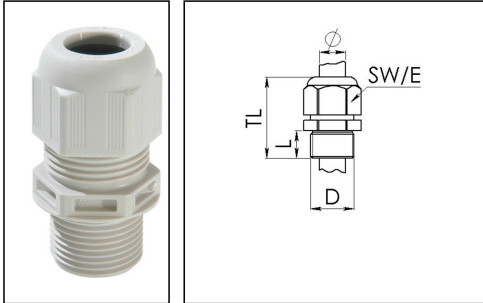

ESKV-L 16 LG

Cable gland, polyamide, M16, RAL 7035 with long thread

Products may differ in size, colour and appearance to those shown. If you require further information or customisation, please contact us directly.

Material cable gland	Polyamide
Material sealing gasket	EPDM
Protection class	IP69, IP68 (5 bar 30 min)
Temp. range min	-40 °C
Temp. range max	100 °C
Glow wire test	750 °C
Thread type	M
Ø Connection thread D	16
Lead	1,5
Length screw-in thread L	15 mm
Ø cable diameter min	4,5 mm
Ø cable diameter max	10 mm
Key width SW	20 mm
Collar diameter (E)	22 mm
Total length TL	37 mm - 43 mm
Type of cable anchorage	A
Install. torques fitting	3,5 N m
Install. torques fitting/EADR	2 N m
Install. torques cap nut	1,5 N m
Impact category	3
Product Color	RAL 7035
Type	ESKV-L 16 LG
Order no. RAL 7035	10066391
Packing unit	50
EAN number	4007685663915