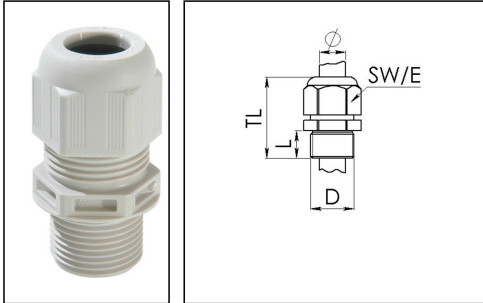

ESKV-L 20 LG

Cable gland, polyamide, M20, RAL 7035 with long thread

Products may differ in size, colour and appearance to those shown. If you require further information or customisation, please contact us directly.

Material cable gland	Polyamide
Material sealing gasket	EPDM
Protection class	IP69, IP68 (5 bar 30 min)
Temp. range min	-40 °C
Temp. range max	100 °C
Glow wire test	750 °C
Thread type	M
Ø Connection thread D	20
Lead	1,5
Length screw-in thread L	15 mm
Ø cable diameter min	6 mm
Ø cable diameter max	13 mm
Key width SW	24 mm
Collar diameter (E)	27 mm
Total length TL	41 mm - 50 mm
Type of cable anchorage	A
Install. torques fitting	4 N m
Install. torques fitting/EADR	3 N m
Install. torques cap nut	3 N m
Impact category	3
Product Color	RAL 7035
Type	ESKV-L 20 LG
Order no. RAL 7035	10066392
Packing unit	50
EAN number	4007685663922