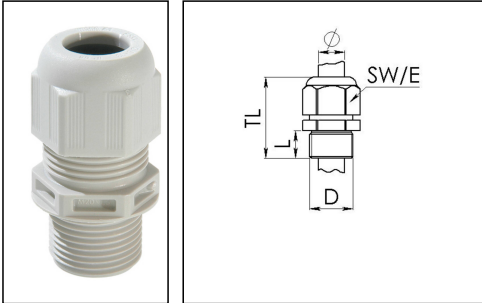

ESKV-L 32 LG

Cable gland, polyamide, M32, RAL 7035 with long thread

Products may differ in size, colour and appearance to those shown. If you require further information or customisation, please contact us directly.

Material cable gland	Polyamide
Material sealing gasket	EPDM
Protection class	IP69, IP68 (5 bar 30 min)
Temp. range min	-40 °C
Temp. range max	100 °C
Glow wire test	750 °C
Thread type	M
Ø Connection thread D	32
Lead	1,5
Length screw-in thread L	15 mm
Ø cable diameter min	13 mm
Ø cable diameter max	21 mm
Key width SW	36 mm
Collar diameter (E)	40 mm
Total length TL	45 mm - 54 mm
Type of cable anchorage	A
Install. torques fitting	15 N m
Install. torques fitting/EADR	4 N m
Install. torques cap nut	4 N m
Impact category	4
Product Color	RAL 7035
Type	ESKV-L 32 LG
Order no. RAL 7035	10066394
Packing unit	25
EAN number	4007685663946