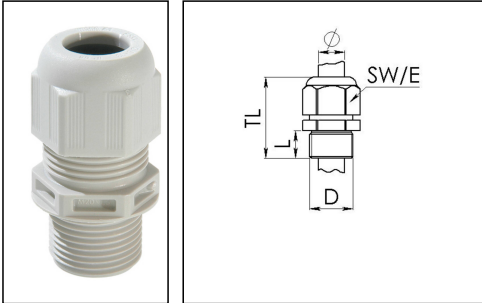

ESKV-L 40 LG

Cable gland, polyamide, M40, RAL 7035 with long thread

Products may differ in size, colour and appearance to those shown. If you require further information or customisation, please contact us directly.

Material cable gland	Polyamide
Material sealing gasket	EPDM
Protection class	IP69, IP68 (5 bar 30 min)
Temp. range min	-40 °C
Temp. range max	100 °C
Glow wire test	750 °C
Thread type	M
Ø Connection thread D	40
Lead	1,5
Length screw-in thread L	18 mm
Ø cable diameter min	16 mm
Ø cable diameter max	28 mm
Key width SW	46 mm
Collar diameter (E)	51 mm
Total length TL	58 mm - 71 mm
Type of cable anchorage	A
Install. torques fitting	20 N m
Install. torques cap nut	20 N m
Impact category	4
Equipment	Incl. connection thread gasket
Product Color	RAL 7035
Type	ESKV-L 40 LG
Order no. RAL 7035	10066395
Packing unit	10
EAN number	4007685663953