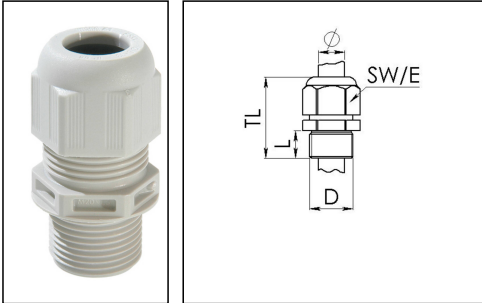

ESKV-L 63 LG

Cable gland, polyamide, M63, RAL 7035 with long thread

Products may differ in size, colour and appearance to those shown. If you require further information or customisation, please contact us directly.

Material cable gland	Polyamide
Material sealing gasket	EPDM
Protection class	IP69, IP68 (5 bar 30 min)
Temp. range min	-40 °C
Temp. range max	100 °C
Glow wire test	750 °C
Thread type	M
Ø Connection thread D	63
Lead	1,5
Length screw-in thread L	18 mm
Ø cable diameter min	34 mm
Ø cable diameter max	48 mm
Key width SW	68 mm
Collar diameter (E)	75 mm
Total length TL	67 mm - 81 mm
Type of cable anchorage	A
Install. torques fitting	30 N m
Install. torques cap nut	30 N m
Impact category	5
Equipment	Incl. connection thread gasket
Product Color	RAL 7035
Type	ESKV-L 63 LG
Order no. RAL 7035	10066397
Packing unit	10
EAN number	4007685663977