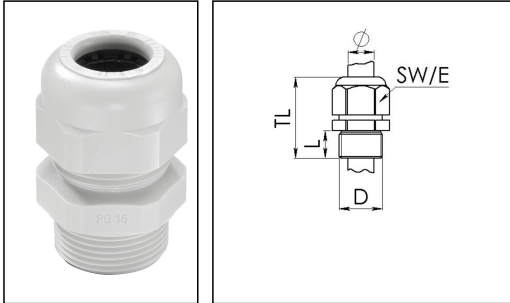

SKV 7 LG

Cable gland, polyamide, Pg 7, RAL 7035

Products may differ in size, colour and appearance to those shown. If you require further information or customisation, please contact us directly.

Material cable gland	Polyamide
Material sealing gasket	EPDM
Protection class	IP68 (5 bar 30 min)
Temp. range min	-40 °C
Temp. range max	100 °C
Glow wire test	750 °C
Thread type	PG
Ø Connection thread D	7
Length screw-in thread L	9 mm
Ø cable diameter min	3 mm
Ø cable diameter max	6 mm
Key width SW	15 mm
Collar diameter (E)	16 mm
Total length TL	28 mm - 32 mm
Type of cable anchorage	A
Install. torques fitting	2,5 N m
Install. torques cap nut	1,7 N m
Product Color	RAL 7035
Type	SKV 7 LG
Order no. RAL 7035	10066400
Packing unit	50
EAN number	4007685664004
Tariff number	39269097
ETIM-Classification	EC000441