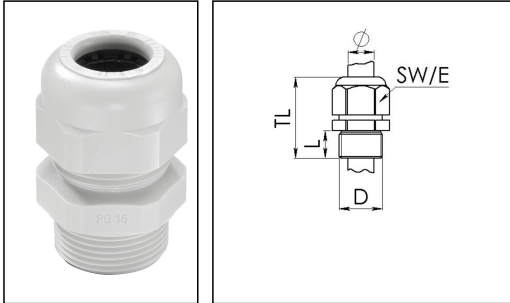

## SKV 9 LG

Cable gland, polyamide, Pg 9, RAL 7035

Products may differ in size, colour and appearance to those shown. If you require further information or customisation, please contact us directly.

<b>Material cable gland</b>	Polyamide
<b>Material sealing gasket</b>	EPDM
<b>Protection class</b>	IP68 (5 bar 30 min)
<b>Temp. range min</b>	-40 °C
<b>Temp. range max</b>	100 °C
<b>Glow wire test</b>	750 °C
<b>Thread type</b>	PG
<b>Ø Connection thread D</b>	9
<b>Length screw-in thread L</b>	9 mm
<b>Ø cable diameter min</b>	4 mm
<b>Ø cable diameter max</b>	8 mm
<b>Key width SW</b>	19 mm
<b>Collar diameter (E)</b>	21 mm
<b>Total length TL</b>	32 mm - 36 mm
<b>Type of cable anchorage</b>	A
<b>Install. torques fitting</b>	3,8 N m
<b>Install. torques cap nut</b>	2,5 N m
<b>Product Color</b>	RAL 7035
<b>Type</b>	SKV 9 LG
<b>Order no. RAL 7035</b>	10066401
<b>Packing unit</b>	50
<b>EAN number</b>	4007685664011
<b>Tariff number</b>	39269097
<b>ETIM-Classification</b>	EC000441