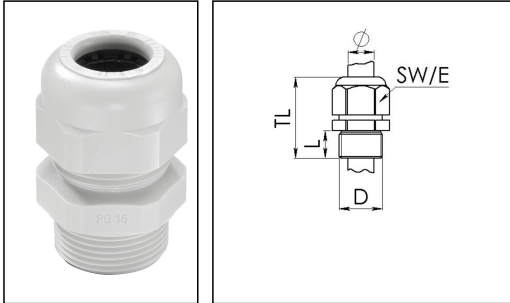

## SKV 13,5 LG

Cable gland, polyamide, Pg 13,5 RAL 7035

Products may differ in size, colour and appearance to those shown. If you require further information or customisation, please contact us directly.

<b>Material cable gland</b>	Polyamide
<b>Material sealing gasket</b>	EPDM
<b>Protection class</b>	IP68 (5 bar 30 min)
<b>Temp. range min</b>	-40 °C
<b>Temp. range max</b>	100 °C
<b>Glow wire test</b>	750 °C
<b>Thread type</b>	PG
<b>Ø Connection thread D</b>	13,5
<b>Length screw-in thread L</b>	10 mm
<b>Ø cable diameter min</b>	6 mm
<b>Ø cable diameter max</b>	12 mm
<b>Key width SW</b>	24 mm
<b>Collar diameter (E)</b>	26 mm
<b>Total length TL</b>	35 mm - 41 mm
<b>Type of cable anchorage</b>	A
<b>Install. torques fitting</b>	3,8 N m
<b>Install. torques cap nut</b>	2,5 N m
<b>Product Color</b>	RAL 7035
<b>Type</b>	SKV 13,5 LG
<b>Order no. RAL 7035</b>	10066403
<b>Packing unit</b>	50
<b>EAN number</b>	4007685664035
<b>Tariff number</b>	39269097
<b>ETIM-Classification</b>	EC000441