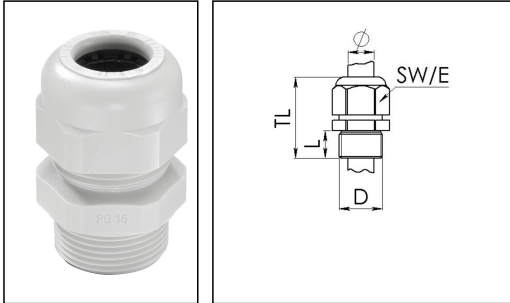

## SKV 16 LG

Cable gland, polyamide, Pg 16, RAL 7035

Products may differ in size, colour and appearance to those shown. If you require further information or customisation, please contact us directly.

<b>Material cable gland</b>	Polyamide
<b>Material sealing gasket</b>	EPDM
<b>Protection class</b>	IP68 (5 bar 30 min)
<b>Temp. range min</b>	-40 °C
<b>Temp. range max</b>	100 °C
<b>Glow wire test</b>	750 °C
<b>Thread type</b>	PG
<b>Ø Connection thread D</b>	16
<b>Length screw-in thread L</b>	11 mm
<b>Ø cable diameter min</b>	8 mm
<b>Ø cable diameter max</b>	14 mm
<b>Key width SW</b>	27 mm
<b>Collar diameter (E)</b>	29 mm
<b>Total length TL</b>	38 mm - 44 mm
<b>Type of cable anchorage</b>	A
<b>Install. torques fitting</b>	5 N m
<b>Install. torques cap nut</b>	3,4 N m
<b>Product Color</b>	RAL 7035
<b>Type</b>	SKV 16 LG
<b>Order no. RAL 7035</b>	10066404
<b>Packing unit</b>	50
<b>EAN number</b>	4007685664042
<b>Tariff number</b>	39269097
<b>ETIM-Classification</b>	EC000441