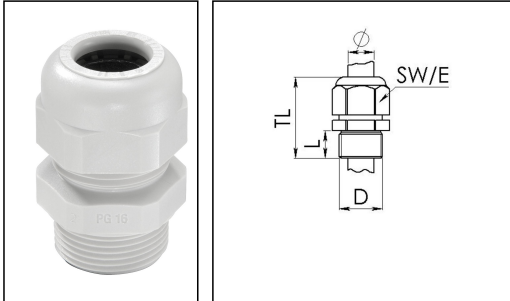

## SKV 21 LG

Cable gland, polyamide, Pg 21, RAL 7035

Products may differ in size, colour and appearance to those shown. If you require further information or customisation, please contact us directly.

<b>Material cable gland</b>	Polyamide
<b>Material sealing gasket</b>	EPDM
<b>Protection class</b>	IP68 (5 bar 30 min)
<b>Temp. range min</b>	-40 °C
<b>Temp. range max</b>	100 °C
<b>Glow wire test</b>	750 °C
<b>Thread type</b>	PG
<b>Ø Connection thread D</b>	21
<b>Length screw-in thread L</b>	11 mm
<b>Ø cable diameter min</b>	10 mm
<b>Ø cable diameter max</b>	18 mm
<b>Key width SW</b>	33 mm
<b>Collar diameter (E)</b>	36 mm
<b>Total length TL</b>	43 mm - 50 mm
<b>Type of cable anchorage</b>	A
<b>Install. torques fitting</b>	7,5 N m
<b>Install. torques cap nut</b>	5 N m
<b>Product Color</b>	RAL 7035
<b>Type</b>	SKV 21 LG
<b>Order no. RAL 7035</b>	10066405
<b>Packing unit</b>	25
<b>EAN number</b>	4007685664059
<b>Tariff number</b>	39269097
<b>ETIM-Classification</b>	EC000441