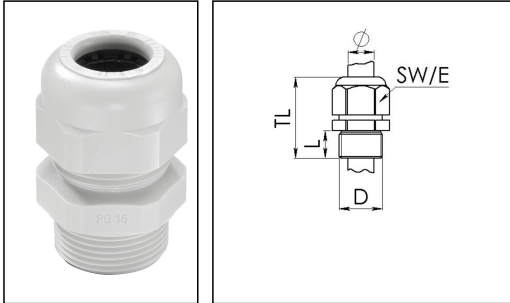

## SKV 36 LG

Cable gland, polyamide, Pg 36, RAL 7035

Products may differ in size, colour and appearance to those shown. If you require further information or customisation, please contact us directly.

<b>Material cable gland</b>	Polyamide
<b>Material sealing gasket</b>	EPDM
<b>Protection class</b>	IP68 (5 bar 30 min)
<b>Temp. range min</b>	-40 °C
<b>Temp. range max</b>	100 °C
<b>Glow wire test</b>	750 °C
<b>Thread type</b>	PG
<b>Ø Connection thread D</b>	36
<b>Length screw-in thread L</b>	14 mm
<b>Ø cable diameter min</b>	22 mm
<b>Ø cable diameter max</b>	32 mm
<b>Key width SW</b>	53 mm
<b>Collar diameter (E)</b>	59 mm
<b>Total length TL</b>	56 mm - 65 mm
<b>Type of cable anchorage</b>	A
<b>Product Color</b>	RAL 7035
<b>Type</b>	SKV 36 LG
<b>Order no. RAL 7035</b>	10066407
<b>Packing unit</b>	10
<b>EAN number</b>	4007685664073
<b>Tariff number</b>	39269097
<b>ETIM-Classification</b>	EC000441