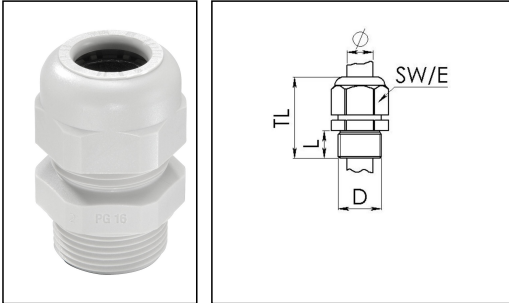

SKV 42 LG

Cable gland, polyamide, Pg 42, RAL 7035

Products may differ in size, colour and appearance to those shown. If you require further information or customisation, please contact us directly.

Material cable gland	Polyamide
Material sealing gasket	EPDM
Protection class	IP68 (5 bar 30 min)
Temp. range min	-40 °C
Temp. range max	100 °C
Glow wire test	750 °C
Thread type	PG
Ø Connection thread D	42
Length screw-in thread L	14 mm
Ø cable diameter min	28 mm
Ø cable diameter max	38 mm
Key width SW	60 mm
Collar diameter (E)	67 mm
Total length TL	58 mm - 67 mm
Type of cable anchorage	A
Product Color	RAL 7035
Type	SKV 42 LG
Order no. RAL 7035	10066408
Packing unit	5
EAN number	4007685664080
Tariff number	39269097
ETIM-Classification	EC000441