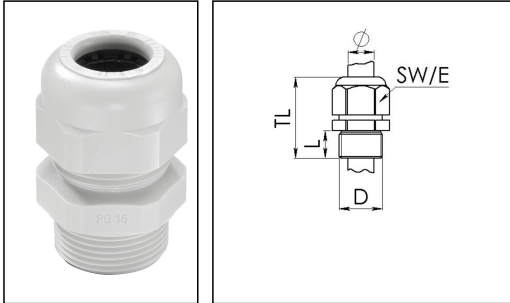

SKV 48 LG

Cable gland, polyamide, Pg 48, RAL 7035

Products may differ in size, colour and appearance to those shown. If you require further information or customisation, please contact us directly.

Material cable gland	Polyamide
Material sealing gasket	EPDM
Protection class	IP68 (5 bar 30 min)
Temp. range min	-40 °C
Temp. range max	100 °C
Glow wire test	750 °C
Thread type	PG
Ø Connection thread D	48
Length screw-in thread L	15 mm
Ø cable diameter min	36 mm
Ø cable diameter max	44 mm
Key width SW	65 mm
Collar diameter (E)	73 mm
Total length TL	60 mm - 68 mm
Type of cable anchorage	A
Product Color	RAL 7035
Type	SKV 48 LG
Order no. RAL 7035	10066409
Packing unit	4
EAN number	4007685664097
Tariff number	39269097
ETIM-Classification	EC000441