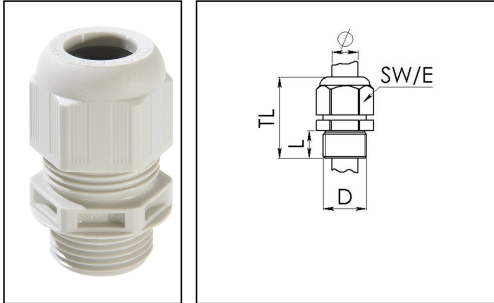

## ESKV 20 LG

Cable gland, polyamide, M20, RAL 7035 with short thread

Products may differ in size, colour and appearance to those shown. If you require further information or customisation, please contact us directly.

<b>Material cable gland</b>	Polyamide
<b>Material sealing gasket</b>	EPDM
<b>Protection class</b>	IP69, IP68 (5 bar 30 min)
<b>Temp. range min</b>	-40 °C
<b>Temp. range max</b>	100 °C
<b>Glow wire test</b>	750 °C
<b>Thread type</b>	M
<b>Ø Connection thread D</b>	20
<b>Lead</b>	1,5
<b>Length screw-in thread L</b>	10 mm
<b>Ø cable diameter min</b>	6 mm
<b>Ø cable diameter max</b>	13 mm
<b>Key width SW</b>	24 mm
<b>Collar diameter (E)</b>	27 mm
<b>Total length TL</b>	36 mm - 45 mm
<b>Type of cable anchorage</b>	A
<b>Install. torques fitting</b>	4 N m
<b>Install. torques fitting/EADR</b>	3 N m
<b>Install. torques cap nut</b>	3 N m
<b>Impact category</b>	3
<b>Product Color</b>	RAL 7035
<b>Type</b>	ESKV 20 LG
<b>Order no. RAL 7035</b>	10066412
<b>Packing unit</b>	50
<b>EAN number</b>	4007685664127