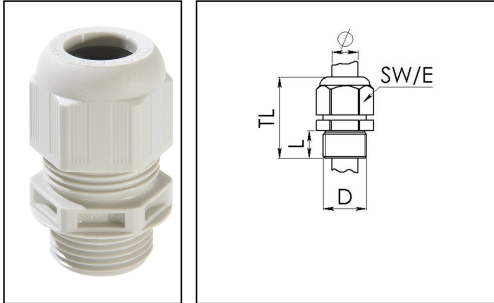

ESKV 32 LG

Cable gland, polyamide, M32, RAL 7035 with short thread

Products may differ in size, colour and appearance to those shown. If you require further information or customisation, please contact us directly.

Material cable gland	Polyamide
Material sealing gasket	EPDM
Protection class	IP69, IP68 (5 bar 30 min)
Temp. range min	-40 °C
Temp. range max	100 °C
Glow wire test	750 °C
Thread type	M
Ø Connection thread D	32
Lead	1,5
Length screw-in thread L	12 mm
Ø cable diameter min	13 mm
Ø cable diameter max	21 mm
Key width SW	36 mm
Collar diameter (E)	40 mm
Total length TL	42 mm - 51 mm
Type of cable anchorage	A
Install. torques fitting	15 N m
Install. torques fitting/EADR	4 N m
Install. torques cap nut	4 N m
Impact category	4
Product Color	RAL 7035
Type	ESKV 32 LG
Order no. RAL 7035	10066414
Packing unit	25
EAN number	4007685664141