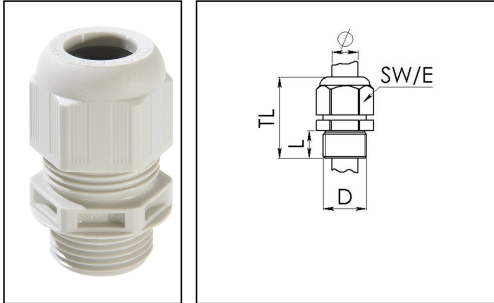

ESKV 40 LG

Cable gland, polyamide, M40, RAL 7035 with short thread

Products may differ in size, colour and appearance to those shown. If you require further information or customisation, please contact us directly.

Material cable gland	Polyamide
Material sealing gasket	EPDM
Protection class	IP69, IP68 (5 bar 30 min)
Temp. range min	-40 °C
Temp. range max	100 °C
Glow wire test	750 °C
Thread type	M
Ø Connection thread D	40
Lead	1,5
Length screw-in thread L	12 mm
Ø cable diameter min	16 mm
Ø cable diameter max	28 mm
Key width SW	46 mm
Collar diameter (E)	51 mm
Total length TL	52 mm - 65 mm
Type of cable anchorage	A
Install. torques fitting	20 N m
Install. torques cap nut	20 N m
Impact category	4
Equipment	Incl. connection thread gasket
Product Color	RAL 7035
Type	ESKV 40 LG
Order no. RAL 7035	10066415
Packing unit	10
EAN number	4007685664158