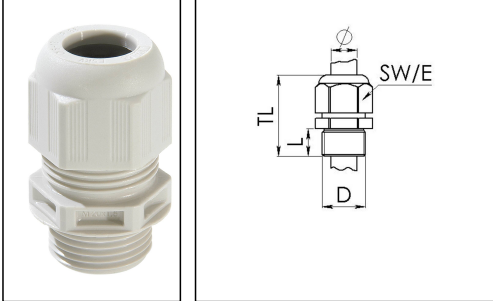

## ESKV 63 LG

Cable gland, polyamide, M63, RAL 7035 with short thread

Products may differ in size, colour and appearance to those shown. If you require further information or customisation, please contact us directly.

<b>Material cable gland</b>	Polyamide
<b>Material sealing gasket</b>	EPDM
<b>Protection class</b>	IP69, IP68 (5 bar 30 min)
<b>Temp. range min</b>	-40 °C
<b>Temp. range max</b>	100 °C
<b>Glow wire test</b>	750 °C
<b>Thread type</b>	M
<b>Ø Connection thread D</b>	63
<b>Lead</b>	1,5
<b>Length screw-in thread L</b>	15 mm
<b>Ø cable diameter min</b>	34 mm
<b>Ø cable diameter max</b>	48 mm
<b>Key width SW</b>	68 mm
<b>Collar diameter (E)</b>	75 mm
<b>Total length TL</b>	64 mm - 78 mm
<b>Type of cable anchorage</b>	A
<b>Install. torques fitting</b>	30 N m
<b>Install. torques cap nut</b>	30 N m
<b>Impact category</b>	5
<b>Equipment</b>	Incl. connection thread gasket
<b>Product Color</b>	RAL 7035
<b>Type</b>	ESKV 63 LG
<b>Order no. RAL 7035</b>	10066417
<b>Packing unit</b>	3
<b>EAN number</b>	4007685664172