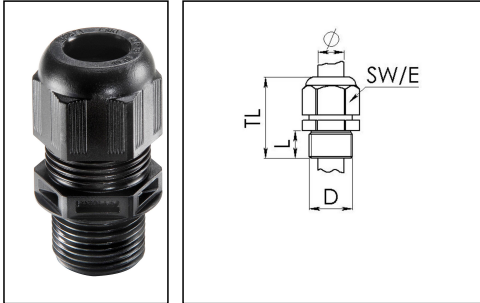

ESKV-L 40 BK

Cable gland, polyamide, M40, RAL 9005 with long thread

Products may differ in size, colour and appearance to those shown. If you require further information or customisation, please contact us directly.

Material cable gland	Polyamide
Material sealing gasket	EPDM
Protection class	IP69, IP68 (5 bar 30 min)
Temp. range min	-40 °C
Temp. range max	100 °C
Glow wire test	750 °C
Thread type	M
Ø Connection thread D	40
Lead	1,5
Length screw-in thread L	18 mm
Ø cable diameter min	16 mm
Ø cable diameter max	28 mm
Key width SW	46 mm
Collar diameter (E)	51 mm
Total length TL	58 mm - 71 mm
Type of cable anchorage	A
Install. torques fitting	20 N m
Install. torques cap nut	20 N m
Impact category	4
Equipment	Incl. connection thread gasket
Product Color	RAL 9005
Type	ESKV-L 40 BK
Order no. RAL 9005	10066505
Packing unit	10
EAN number	4007685665056