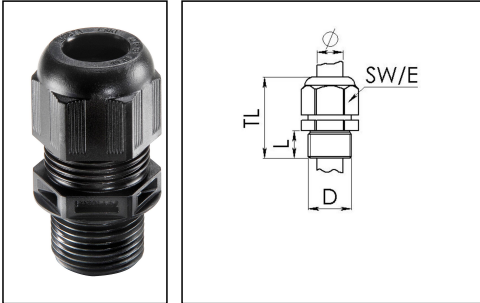

ESKV-L 63 BK

Cable gland, polyamide, M63, RAL 9005 with long thread

Products may differ in size, colour and appearance to those shown. If you require further information or customisation, please contact us directly.

Material cable gland	Polyamide
Material sealing gasket	EPDM
Protection class	IP69, IP68 (5 bar 30 min)
Temp. range min	-40 °C
Temp. range max	100 °C
Glow wire test	750 °C
Thread type	M
Ø Connection thread D	63
Lead	1,5
Length screw-in thread L	18 mm
Ø cable diameter min	34 mm
Ø cable diameter max	48 mm
Key width SW	68 mm
Collar diameter (E)	75 mm
Total length TL	67 mm - 81 mm
Type of cable anchorage	A
Install. torques fitting	30 N m
Install. torques cap nut	30 N m
Impact category	5
Equipment	Incl. connection thread gasket
Product Color	RAL 9005
Type	ESKV-L 63 BK
Order no. RAL 9005	10066507
Packing unit	10
EAN number	4007685665070