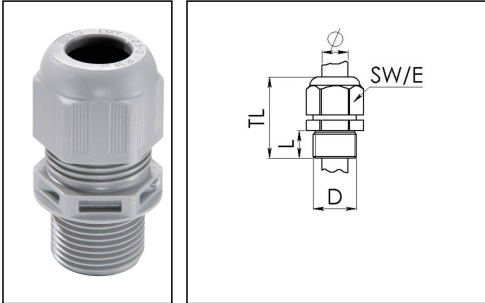

ESKV-L 32 SG

Cable gland, polyamide, M32, RAL 7001 with long thread

Products may differ in size, colour and appearance to those shown. If you require further information or customisation, please contact us directly.

Material cable gland	Polyamide
Material sealing gasket	EPDM
Protection class	IP68 (5 bar 30 min), IP69
Temp. range min	-40 °C
Temp. range max	100 °C
Glow wire test	750 °C
Thread type	M
Ø Connection thread D	32
Lead	1,5
Length screw-in thread L	15 mm
Ø cable diameter min	13 mm
Ø cable diameter max	21 mm
Key width SW	36 mm
Collar diameter (E)	40 mm
Total length TL	45 mm - 54 mm
Type of cable anchorage	A
Install. torques fitting	15 N m
Install. torques fitting/EADR	4 N m
Install. torques cap nut	4 N m
Impact category	4
Product Color	RAL 7001
Type	ESKV-L 32 SG
Order no. RAL 7001	10066520
Packing unit	25
EAN number	4007685665209