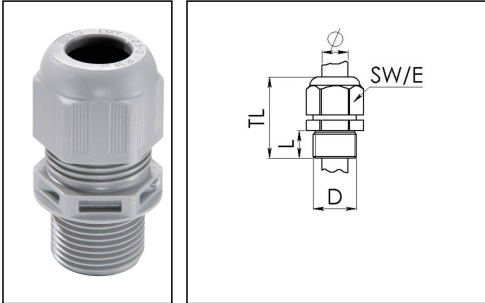

## ESKV-L 40 SG

Cable gland, polyamide, M40, RAL 7001 with long thread

Products may differ in size, colour and appearance to those shown. If you require further information or customisation, please contact us directly.

<b>Material cable gland</b>	Polyamide
<b>Material sealing gasket</b>	EPDM
<b>Protection class</b>	IP69, IP68 (5 bar 30 min)
<b>Temp. range min</b>	-40 °C
<b>Temp. range max</b>	100 °C
<b>Glow wire test</b>	750 °C
<b>Thread type</b>	M
<b>Ø Connection thread D</b>	40
<b>Lead</b>	1,5
<b>Length screw-in thread L</b>	18 mm
<b>Ø cable diameter min</b>	16 mm
<b>Ø cable diameter max</b>	28 mm
<b>Key width SW</b>	46 mm
<b>Collar diameter (E)</b>	51 mm
<b>Total length TL</b>	58 mm - 71 mm
<b>Type of cable anchorage</b>	A
<b>Install. torques fitting</b>	20 N m
<b>Install. torques cap nut</b>	20 N m
<b>Impact category</b>	4
<b>Equipment</b>	Incl. connection thread gasket
<b>Product Color</b>	RAL 7001
<b>Type</b>	ESKV-L 40 SG
<b>Order no. RAL 7001</b>	10066521
<b>Packing unit</b>	10
<b>EAN number</b>	4007685665216