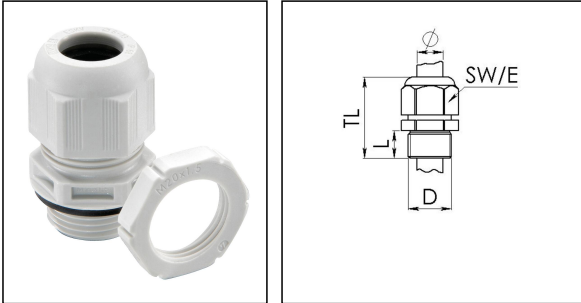

## ESKV-SET 12 LG

Cable gland with locknut, polyamide, M12, RAL 7035

Products may differ in size, colour and appearance to those shown. If you require further information or customisation, please contact us directly.

<b>Material cable gland</b>	Polyamide
<b>Material sealing gasket</b>	EPDM
<b>Protection class</b>	IP68 (5 bar 30 min), IP69
<b>Temp. range min</b>	-40 °C
<b>Temp. range max</b>	100 °C
<b>Glow wire test</b>	750 °C
<b>Thread type</b>	M
<b>Ø Connection thread D</b>	12
<b>Lead</b>	1,5
<b>Length screw-in thread L</b>	9 mm
<b>Ø cable diameter min</b>	3 mm
<b>Ø cable diameter max</b>	7 mm
<b>Key width SW</b>	16 mm
<b>Collar diameter (E)</b>	18 mm
<b>Total length TL</b>	29 mm - 34 mm
<b>Type of cable anchorage</b>	A
<b>Install. torques fitting</b>	2 N m
<b>Install. torques cap nut</b>	2 N m
<b>Impact category</b>	2
<b>Equipment</b>	Incl. connection thread gasket, incl. locknut
<b>Product Color</b>	RAL 7035
<b>Type</b>	ESKV-SET 12 LG
<b>Order no. RAL 7035</b>	10066524
<b>Packing unit</b>	50
<b>EAN number</b>	4007685665247