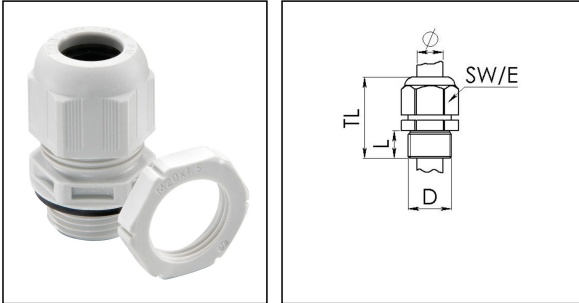

ESKV-SET 40 LG

Cable gland with locknut, polyamide, M40, RAL 7035

Products may differ in size, colour and appearance to those shown. If you require further information or customisation, please contact us directly.

Material cable gland	Polyamide
Material sealing gasket	EPDM
Protection class	IP69, IP68 (5 bar 30 min)
Temp. range min	-40 °C
Temp. range max	100 °C
Glow wire test	750 °C
Thread type	M
Ø Connection thread D	40
Lead	1,5
Length screw-in thread L	12 mm
Ø cable diameter min	16 mm
Ø cable diameter max	28 mm
Key width SW	46 mm
Collar diameter (E)	51 mm
Total length TL	52 mm - 65 mm
Type of cable anchorage	A
Install. torques fitting	20 N m
Install. torques cap nut	20 N m
Impact category	4
Equipment	Incl. connection thread gasket, incl. locknut
Product Color	RAL 7035
Type	ESKV-SET 40 LG
Order no. RAL 7035	10066529
Packing unit	10
EAN number	4007685665292