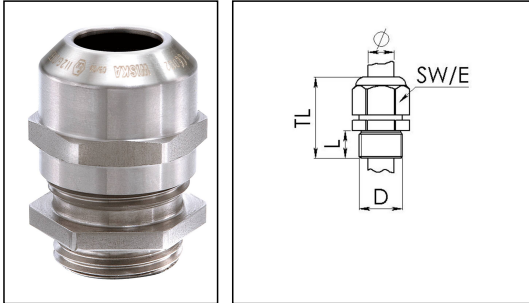

## ESSKE 40

Ex-cable gland, stainless steel 1.4305, M40

Products may differ in size, colour and appearance to those shown. If you require further information or customisation, please contact us directly.

Material cable gland	Stainless steel A2 (1.4305)
Material clamping cage	Polyamide
Material sealing gasket	EPDM
Temp. range min	-40 °C
Temp. range max	75 °C
Protection class	IP66 / IP68 (5 bar 30 min)
Type of protection	Ex tb, Ex eb
Ex-Certificate	ATEX, IECEx
Thread type	M
Ø Connection thread D	40
Lead	1,5
Length screw-in thread L	8 mm
Ø cable diameter min	16 mm
Ø cable diameter max	28 mm
Key width SW	46 mm
Collar diameter (E)	50 mm
Total length TL	44 mm - 55 mm
Install. torques fitting	20 N m
Install. torques cap nut	20 N m
WISKA-Order no.	10069205
Type	ESSKE 40
Packing unit	5
Tariff number	73269098
EAN number	4007685692052
ETIM-Classification	EC000441