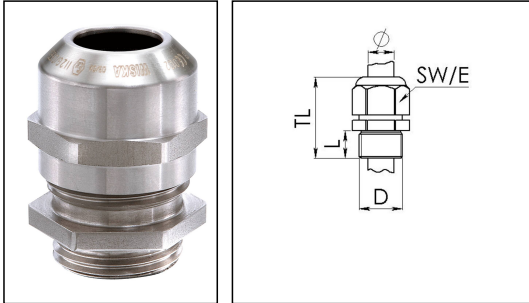

ESSKE-4 32

Ex-cable gland, stainless steel 1.4404, M32

Products may differ in size, colour and appearance to those shown. If you require further information or customisation, please contact us directly.

Material cable gland	Stainless steel A4 (1.4404)
Material clamping cage	Polyamide
Material sealing gasket	EPDM
Temp. range min	-40 °C
Temp. range max	75 °C
Protection class	IP66 / IP68 (5 bar 30 min)
Type of protection	Ex eb, Ex tb
Ex-Certificate	IECEX, ATEX
Thread type	M
Ø Connection thread D	32
Lead	1,5
Length screw-in thread L	8 mm
Ø cable diameter min	13 mm
Ø cable diameter max	21 mm
Key width SW	36 mm
Collar diameter (E)	40 mm
Total length TL	36 mm - 44 mm
Install. torques fitting	20 N m
Install. torques cap nut	20 N m
WISKA-Order no.	10069236
Type	ESSKE-4 32
Packing unit	5
Tariff number	73269098
EAN number	4007685692366
ETIM-Classification	EC000441