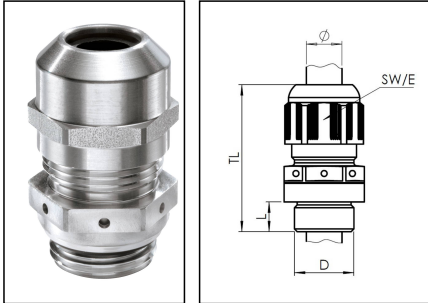

## ESSVG-4 25

Pressure compensation cable gland, stainless steel 1.4404, M25

Products may differ in size, colour and appearance to those shown. If you require further information or customisation, please contact us directly.

<b>Material cable gland</b>	Edelstahl A4 (1.4404)
<b>Material membrane</b>	ePTFE
<b>Material sealing gasket</b>	EPDM
<b>Airflow at 70mbar</b>	90 l/h
<b>Temp. range min</b>	-40 °C
<b>Temp. range max</b>	100 °C
<b>Protection class</b>	IP68 / IP69
<b>Thread type</b>	M
<b>Ø Connection thread D</b>	25
<b>Lead</b>	1,5
<b>Length screw-in thread L</b>	7 mm
<b>Ø cable diameter min</b>	9 mm
<b>Ø cable diameter max</b>	17 mm
<b>Key width SW</b>	30 mm
<b>Collar diameter (E)</b>	33 mm
<b>Install. torques fitting</b>	10 N m
<b>Install. torques cap nut</b>	10 N m
<b>Total length TL</b>	43 mm - 52 mm
<b>WISKA-Order no.</b>	10069501
<b>Type</b>	ESSVG-4 25
<b>Packing unit</b>	1
<b>EAN number</b>	4007685695015
<b>Tariff number</b>	73269098
<b>ETIM-Classification</b>	EC000441