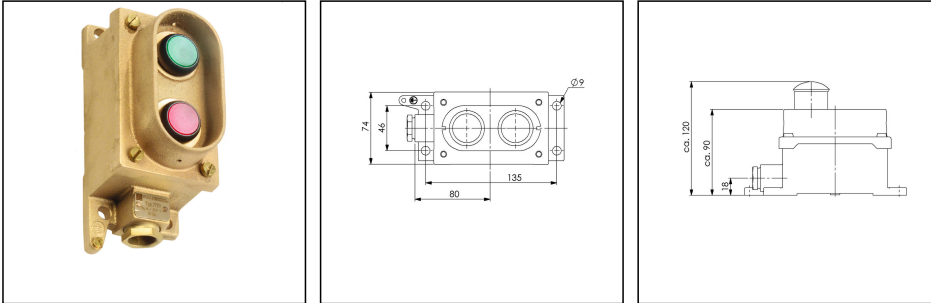

2720+PBL-G/AA230+EO-R/RR-1xZ14

Emergency-off push button combination, 2-gang, brass, IP56

Products may differ in size, colour and appearance to those shown. If you require further information or customisation, please contact us directly.

WISKA-Order no.	10100374
Type	2720+PBL-G/AA230+EO-R/RR-1xZ14
Voltage	230 V
Type of Voltage	AC
Current	6 A
Protection class	IP56
Material	Brass
Material cable gland	Brass
Using for cable gland	
Type of cable gland	M 24 x 1,5
Ø cable diameter min	12 mm
Ø cable diameter max	14,5 mm
Type of cable	armoured
Mounting	Surface mounting
Temp. range min	-25 °C
Temp. range max	45 °C
Type of switch	Multiple push buttons
Weight	1,78 kg
Variations	on request
Tariff number	85363010