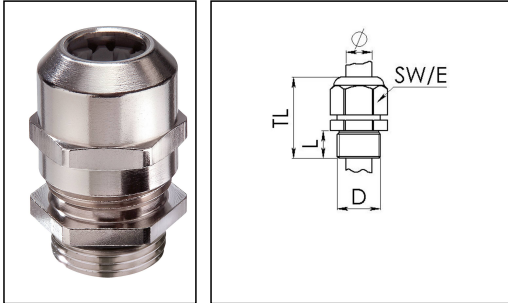

PMSKV 13,5-25

Cable gland, brass nickel-plated, Pg 13,5

Products may differ in size, colour and appearance to those shown. If you require further information or customisation, please contact us directly.

Material cable gland	Brass nickel-plated
Material clamping cage	Polyamide
Material sealing gasket	EPDM
Temp. range min	-40 °C
Temp. range max	100 °C
Protection class	IP69, IP68 (5 bar 30 min)
Thread type	PG
Ø Connection thread D	13,5
Length screw-in thread L	6 mm
Ø cable diameter min	9 mm
Ø cable diameter max	17 mm
Key width SW	29 mm
Collar diameter (E)	32 mm
Total length TL	33 mm - 42 mm
Type of cable anchorage	A
Install. torques fitting	10 N m
Install. torques cap nut	10 N m
Impact category	6
Surface	Nickel-plated
Order no. nickel-plated	10100491
Packing unit	50
Type	PMSKV 13,5-25
Tariff number	74198090
EAN number	4007685059473
ETIM-Classification	EC000441