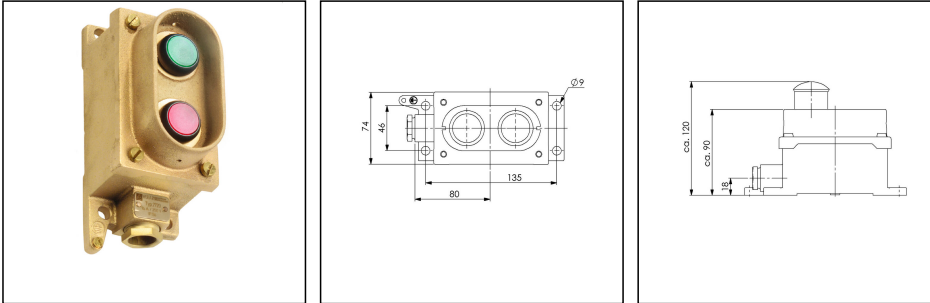

2720+IL-R230+EO-R/AR-1xZ14

Emergency-off push button combination, 2-gang, brass, IP56

Products may differ in size, colour and appearance to those shown. If you require further information or customisation, please contact us directly.

WISKA-Order no.	10100619
Type	2720+IL-R230+EO-R/AR-1xZ14
Voltage	230 V
Type of Voltage	AC
Current	6 A
Protection class	IP56
Material	Brass
Using for cable gland	
Type of cable gland	M 24 x 1,5
Ø cable diameter min	12 mm
Ø cable diameter max	14,5 mm
Type of cable	armoured
Mounting	Surface mounting
Temp. range min	-25 °C
Temp. range max	45 °C
Type of switch	Multiple push buttons
Weight	1,66 kg
Tariff number	85363010

Equipment:

1 LED indicator lamp red, 230V

1 Emergency-off-button, 1 closing contact, 1 breaking contact

Remarks:

- Push button acc. to IEC/EN 60947

Your Contact:

WISKA Hoppmann GmbH

Kisdorfer Weg 28 · 24568 Kaltenkirchen · Germany