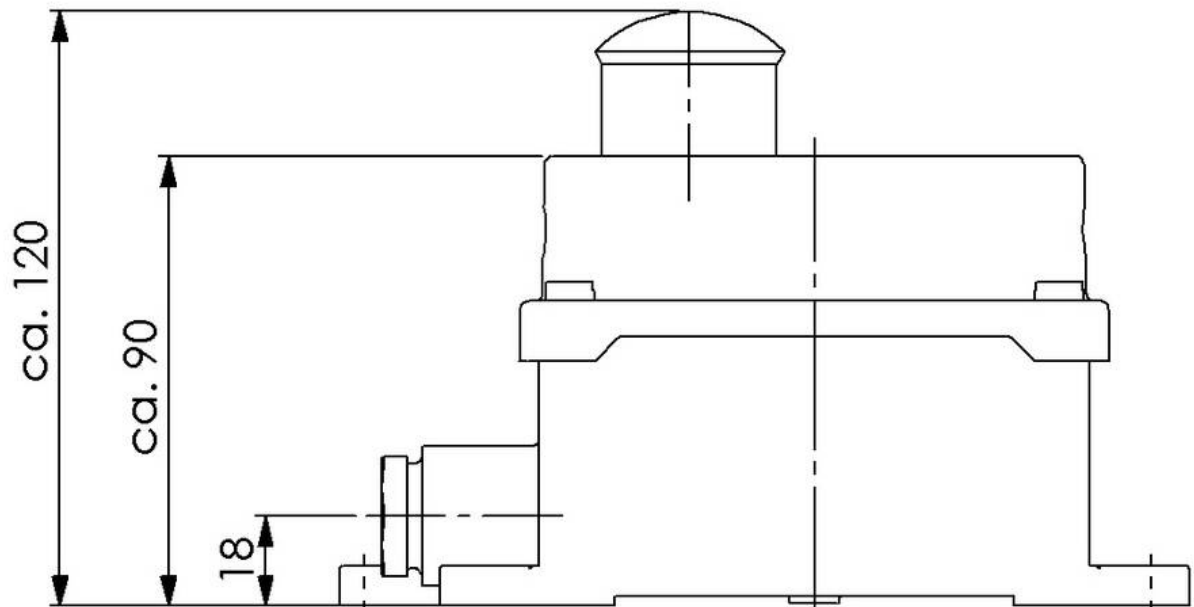

Your Contact:

WISKA Hoppmann GmbH

Kisdorfer Weg 28 · 24568 Kaltenkirchen · Germany

☎ +49-4191-508-0 · 📠 +49-4191-508-209

contact@wiska.de · www.wiska.com