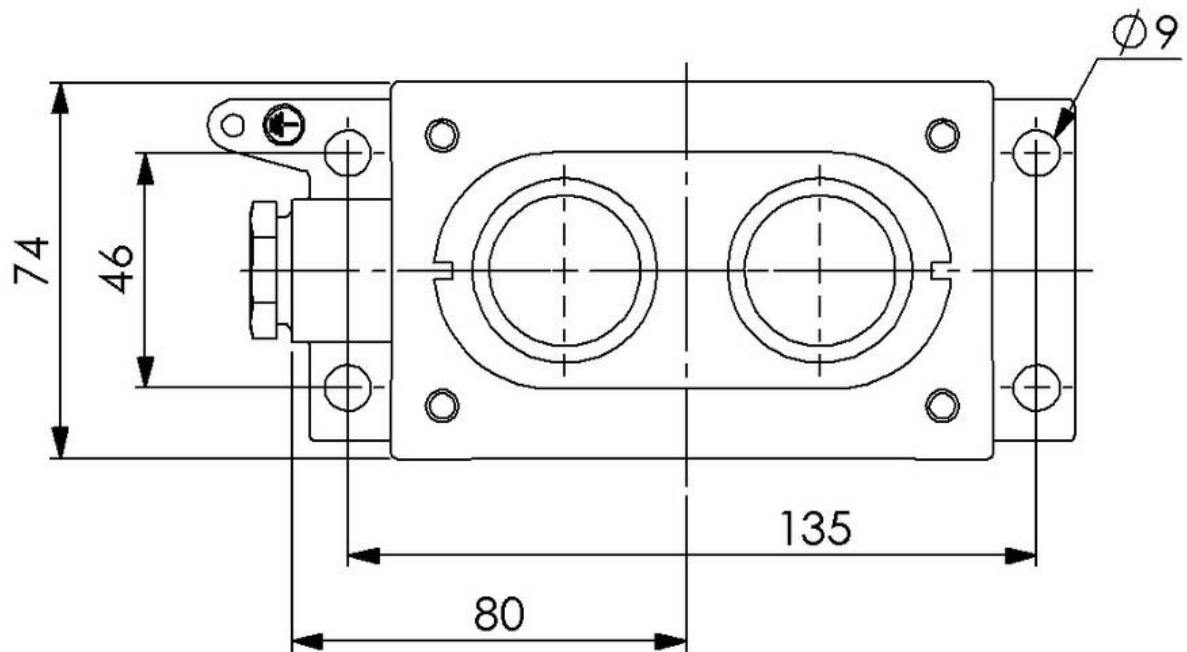

Your Contact:

WISKA Hoppmann GmbH

Kisdorfer Weg 28 · 24568 Kaltenkirchen · Germany

☎ +49-4191-508-0 · 📠 +49-4191-508-209

contact@wiska.de · www.wiska.com