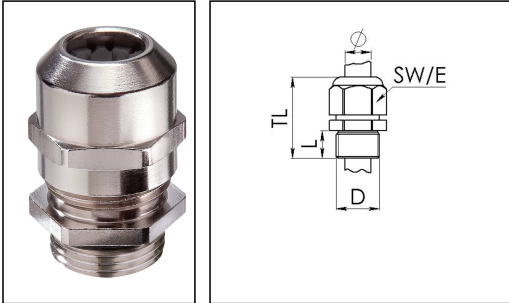

## PMSKV 21-32

Cable gland, brass nickel-plated, Pg 21

Products may differ in size, colour and appearance to those shown. If you require further information or customisation, please contact us directly.

<b>Material cable gland</b>	Brass nickel-plated
<b>Material clamping cage</b>	Polyamide
<b>Material sealing gasket</b>	EPDM
<b>Temp. range min</b>	-40 °C
<b>Temp. range max</b>	100 °C
<b>Protection class</b>	IP69, IP68 (5 bar 30 min)
<b>Thread type</b>	PG
<b>Ø Connection thread D</b>	21
<b>Length screw-in thread L</b>	7 mm
<b>Ø cable diameter min</b>	13 mm
<b>Ø cable diameter max</b>	21 mm
<b>Key width SW</b>	36 mm
<b>Collar diameter (E)</b>	40 mm
<b>Total length TL</b>	39 mm - 47 mm
<b>Type of cable anchorage</b>	A
<b>Install. torques fitting</b>	20 N m
<b>Install. torques cap nut</b>	20 N m
<b>Impact category</b>	6
<b>Surface</b>	Nickel-plated
<b>Order no. nickel-plated</b>	10100689
<b>Packing unit</b>	25
<b>Type</b>	PMSKV 21-32
<b>Tariff number</b>	74198090
<b>EAN number</b>	4007685007177
<b>ETIM-Classification</b>	EC000441