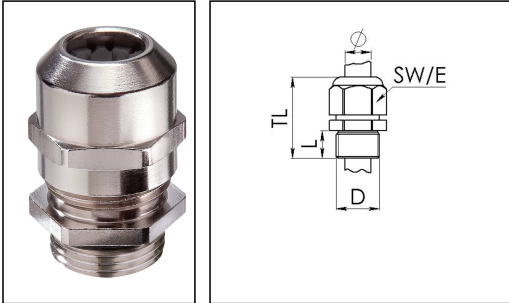

## PMSKV 36-50

Cable gland, brass nickel-plated, Pg 36

Products may differ in size, colour and appearance to those shown. If you require further information or customisation, please contact us directly.

<b>Material cable gland</b>	Brass nickel-plated
<b>Material clamping cage</b>	Polyamide
<b>Material sealing gasket</b>	EPDM
<b>Temp. range min</b>	-40 °C
<b>Temp. range max</b>	100 °C
<b>Protection class</b>	IP68 (5 bar 30 min), IP69
<b>Thread type</b>	PG
<b>Ø Connection thread D</b>	36
<b>Length screw-in thread L</b>	9 mm
<b>Ø cable diameter min</b>	21 mm
<b>Ø cable diameter max</b>	35 mm
<b>Key width SW</b>	55 mm
<b>Collar diameter (E)</b>	60 mm
<b>Total length TL</b>	51 mm - 62 mm
<b>Type of cable anchorage</b>	A
<b>Install. torques fitting</b>	30 N m
<b>Install. torques cap nut</b>	30 N m
<b>Impact category</b>	6
<b>Surface</b>	Nickel-plated
<b>Order no. nickel-plated</b>	10100691
<b>Packing unit</b>	10
<b>Type</b>	PMSKV 36-50
<b>Tariff number</b>	74198090
<b>EAN number</b>	4007685007191
<b>ETIM-Classification</b>	EC000441