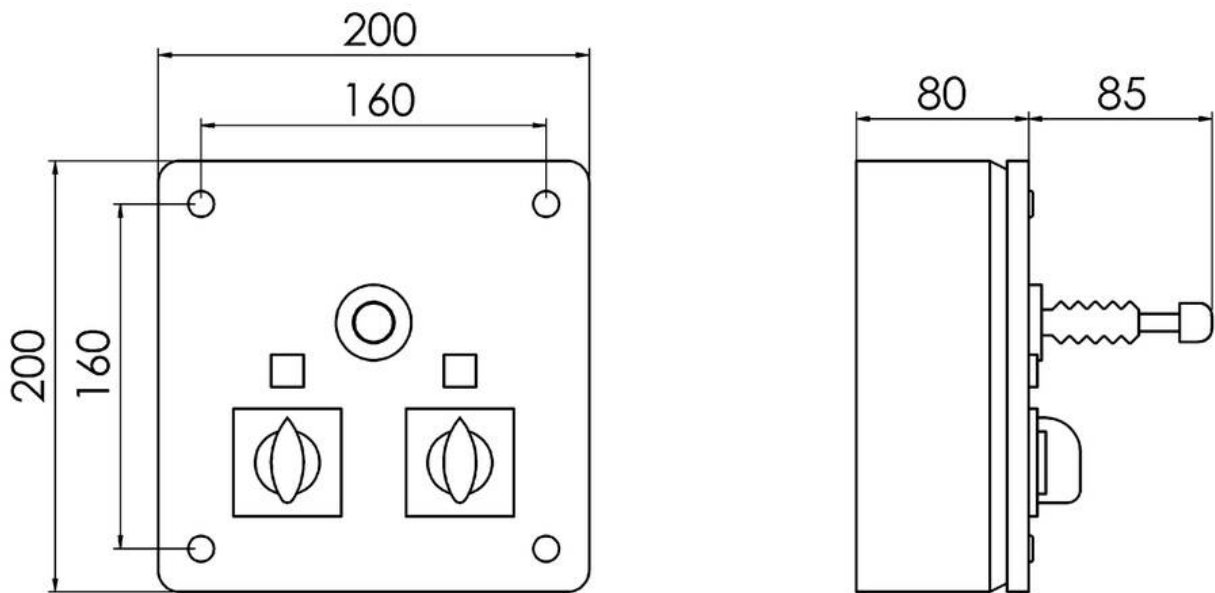

Your Contact:

WISKA Hoppmann GmbH

Kisdorfer Weg 28 · 24568 Kaltenkirchen · Germany

☎ +49-4191-508-0 · 📠 +49-4191-508-209

contact@wiska.de · www.wiska.com