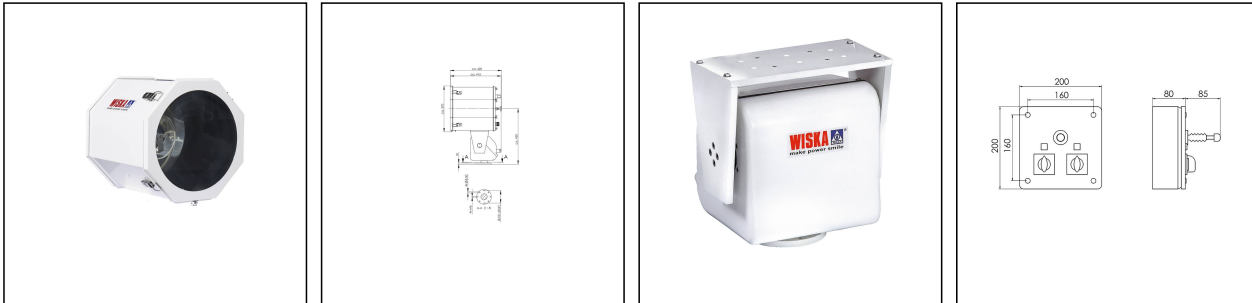

## SH300 -575-K(220)-P14-R01-I01

Searchlight with metal halide lamp Ø 300mm 575W 230V

Products may differ in size, colour and appearance to those shown. If you require further information or customisation, please contact us directly.