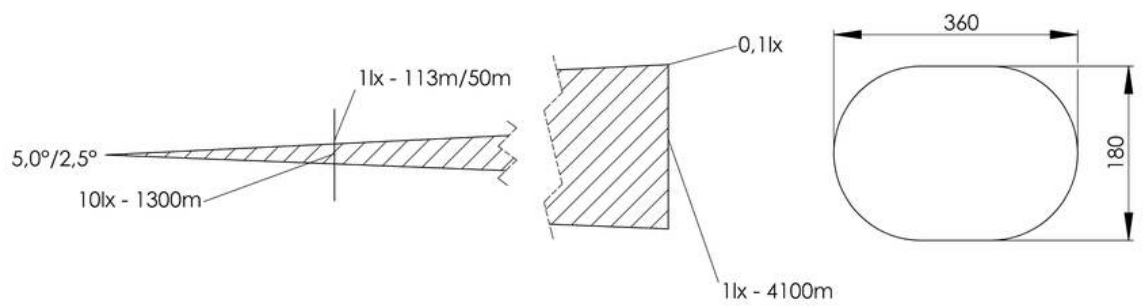

Your Contact:

WISKA Hoppmann GmbH

Kisdorfer Weg 28 · 24568 Kaltenkirchen · Germany

☎ +49-4191-508-0 · 📠 +49-4191-508-209

contact@wiska.de · www.wiska.com