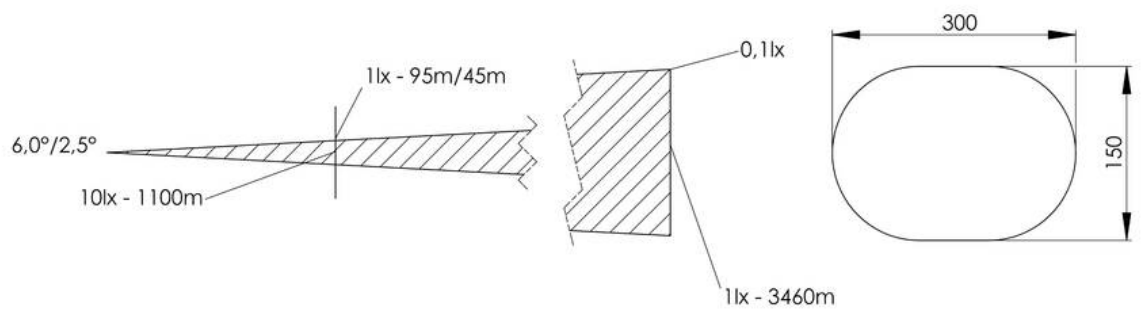

Your Contact:

WISKA Hoppmann GmbH

Kisdorfer Weg 28 · 24568 Kaltenkirchen · Germany

☎ +49-4191-508-0 · 📠 +49-4191-508-209

contact@wiska.de · www.wiska.com