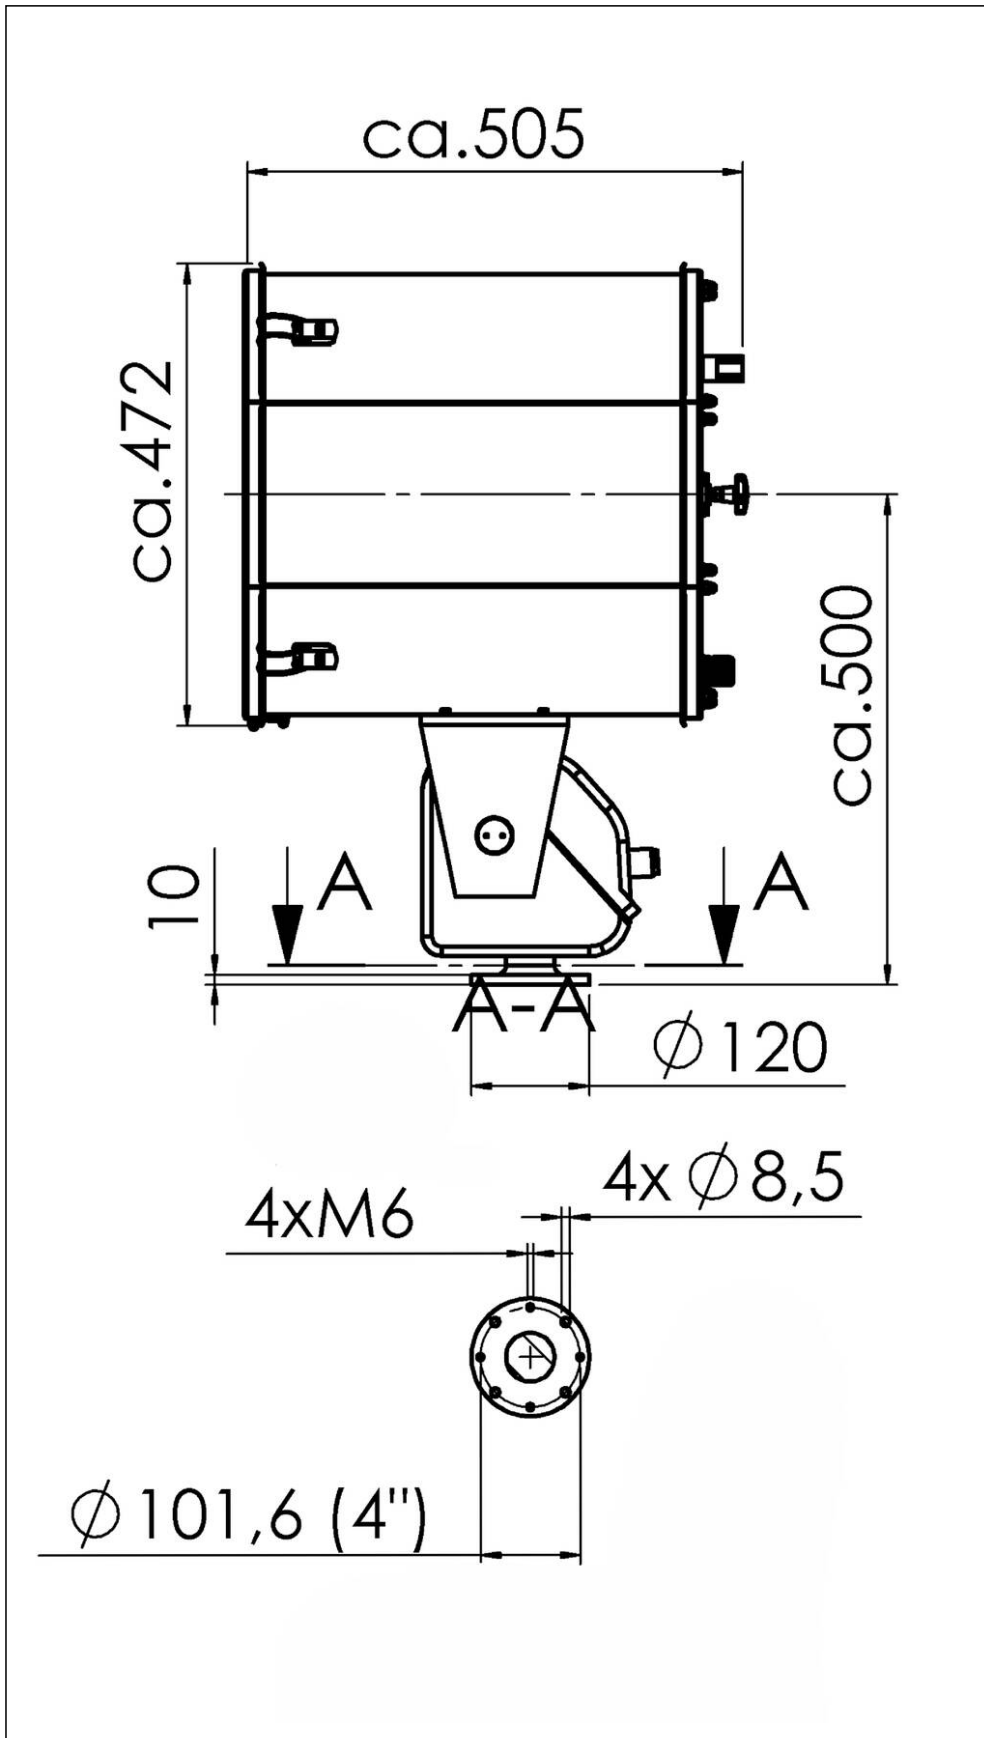

Your Contact:

WISKA Hoppmann GmbH

Kisdorfer Weg 28 · 24568 Kaltenkirchen · Germany

☎ +49-4191-508-0 · 📠 +49-4191-508-209

contact@wiska.de · www.wiska.com