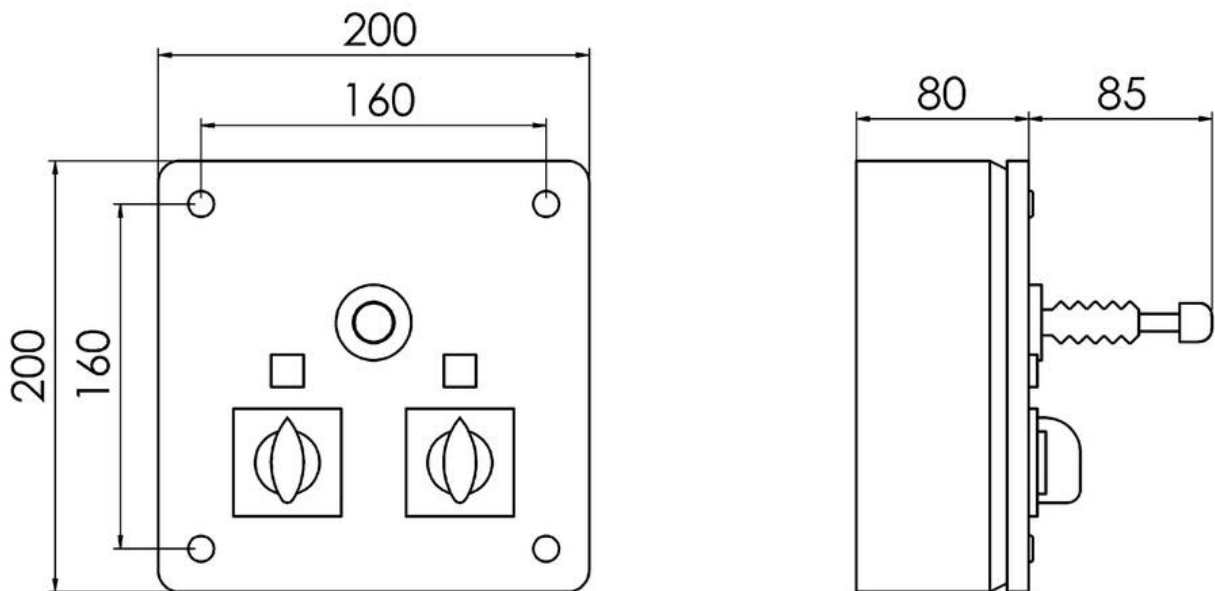

Your Contact:

WISKA Hoppmann GmbH

Kisdorfer Weg 28 · 24568 Kaltenkirchen · Germany

☎ +49-4191-508-0 · 📠 +49-4191-508-209

contact@wiska.de · www.wiska.com