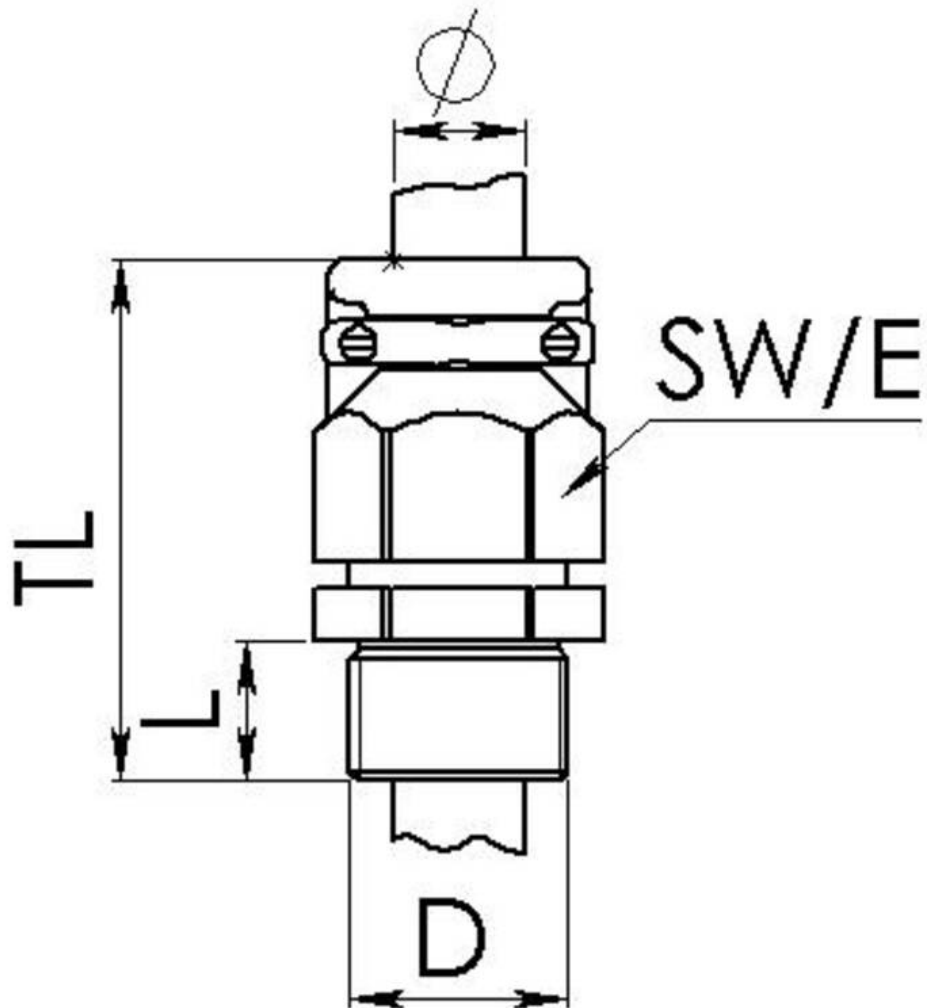

Your Contact:

WISKA Hoppmann GmbH

Kisdorfer Weg 28 · 24568 Kaltenkirchen · Germany

☎ +49-4191-508-0 · 📠 +49-4191-508-209

contact@wiska.de · www.wiska.com