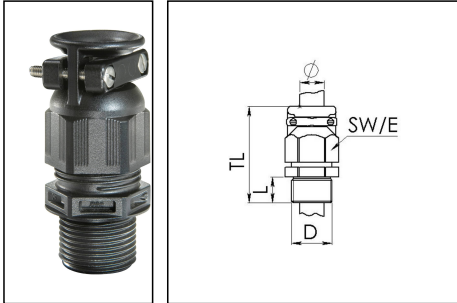

## ESKEZ-L-e 20

EX cable gland, for increased safety, with external strain relief, M20, RAL 9005

Products may differ in size, colour and appearance to those shown. If you require further information or customisation, please contact us directly.

Material cable gland	Polyamide
Material sealing gasket	EPDM
Temp. range min	-40 °C
Temp. range max	75 °C
Protection class	IP66 / IP68 (5 bar 30 min)
Type of protection	Ex eb, Ex tb
Ex-Certificate	ATEX, IECEx
Glow wire test	750 °C
Thread type	M
Ø Connection thread D	20
Lead	1,5
Length screw-in thread L	15 mm
Ø cable diameter min	8 mm
Ø cable diameter max	13 mm
Key width SW	24 mm
Collar diameter (E)	27 mm
Total length TL	54 mm - 63 mm
Install. torques fitting	2,3 N m
Install. torques cap nut	1,5 N m
Product Color	RAL 9005
Order no. RAL 9005	10100848
Type	ESKEZ-L-e 20
Packing unit	50
EAN number	4007686085815
Tariff number	39269097