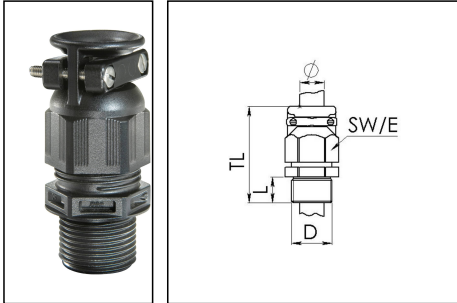

## ESKEZ-L-e 32

EX cable gland, for increased safety, with external strain relief, M32, RAL 9005

Products may differ in size, colour and appearance to those shown. If you require further information or customisation, please contact us directly.

Material cable gland	Polyamide
Material sealing gasket	EPDM
Temp. range min	-40 °C
Temp. range max	75 °C
Protection class	IP66 / IP68 (5 bar 30 min)
Ex-Certificate	ATEX, IECEx
Glow wire test	750 °C
Thread type	M
Ø Connection thread D	32
Lead	1,5
Length screw-in thread L	15 mm
Ø cable diameter min	16 mm
Ø cable diameter max	21 mm
Key width SW	36 mm
Collar diameter (E)	40 mm
Total length TL	60 mm - 69 mm
Install. torques fitting	4,5 N m
Install. torques cap nut	3 N m
Product Color	RAL 9005
Order no. RAL 9005	10100850
Type	ESKEZ-L-e 32
Packing unit	10
EAN number	4007686085853
Tariff number	39269097
ETIM-Classification	EC000441