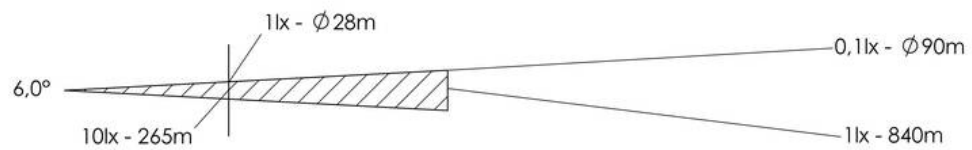

Your Contact:

WISKA Hoppmann GmbH

Kisdorfer Weg 28 · 24568 Kaltenkirchen · Germany

☎ +49-4191-508-0 · 📠 +49-4191-508-209

contact@wiska.de · www.wiska.com