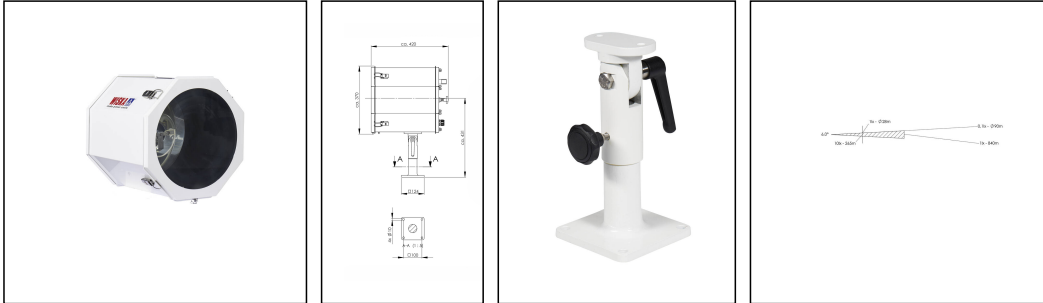

SW300 -500-X(230)-P02-I01

Searchlight for halogen lamps Ø 300mm 500W 230V

Products may differ in size, colour and appearance to those shown. If you require further information or customisation, please contact us directly.

WISKA-Order no.	10101007
Type	SW300 -500-X(230)-P02-I01
Material	Stainless steel
Colour	RAL 9016
Surface	Powder coated
Wattage	500 W
Voltage max. (V)	230 V
Type of Voltage	AC
Frequence	50/60 Hz
Protection class	IP56
Operational areas	Outdoor
Reflector	Glass
Focusing	manuel
Lightsource	Halogen lamp
Lightsource incl.	No
Light performance	immediately
Range (1 lux)	840 m
Light intensity mio/cd	0,7
Divergence	6°/10
Lampholder	GY 9,5
Number of lampholder	1 ST
Temp. range min	-25 °C
Temp. range max	45 °C
Type of cable gland	ESKVS 20
Material cable gland	Polyamide

Remarks:

SW300: Searchlight for halogen lamp 230V, IP56 glass parabolic mirror 300mm

500W

Voltage: 230V

P02: Deck, aluminium

I01: manuel, stepless focusing

Equipment:

- Toughened front glass
- Rubber sealing
- Quick fastening devices
- Connection cable 3m
- Anti dazzle screen