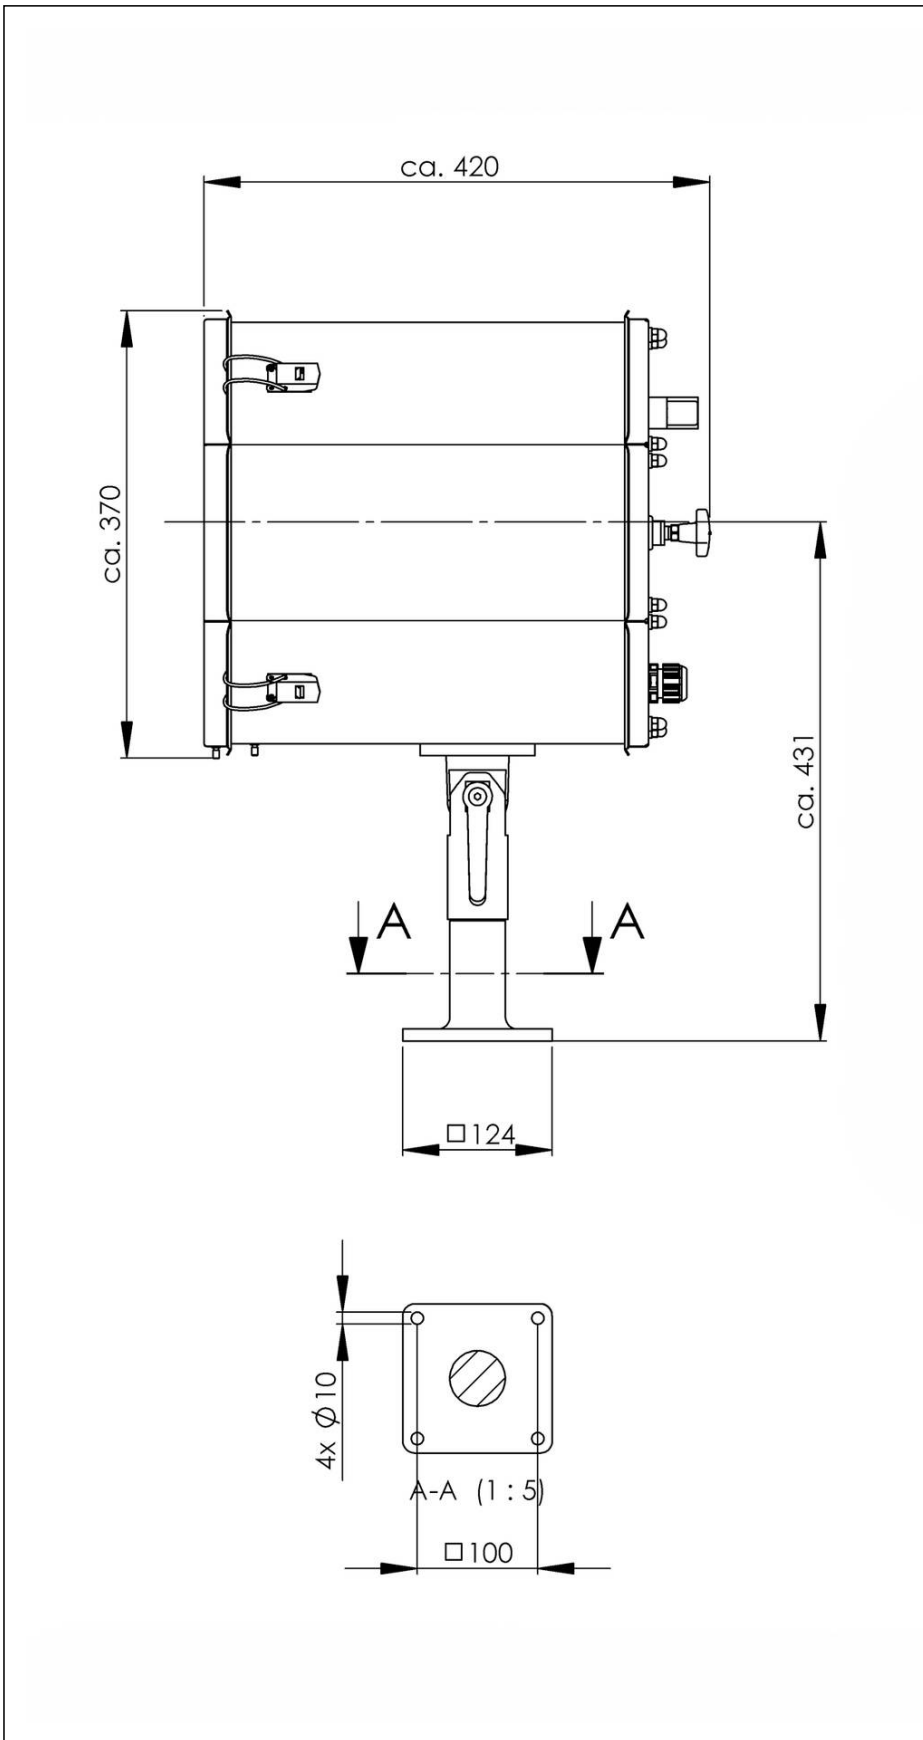

Your Contact:

WISKA Hoppmann GmbH

Kisdorfer Weg 28 · 24568 Kaltenkirchen · Germany

☎ +49-4191-508-0 · 📠 +49-4191-508-209

contact@wiska.de · www.wiska.com