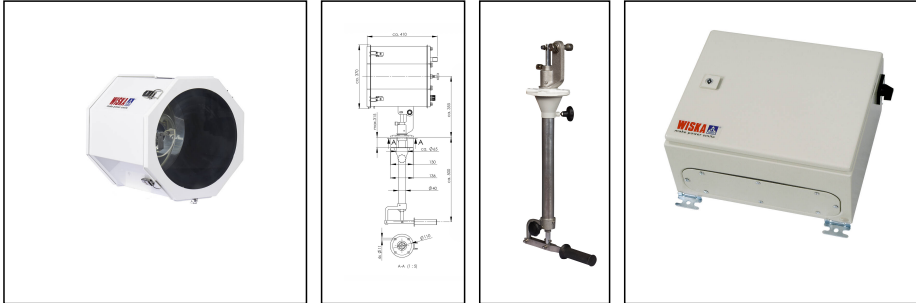

## SH300 -575-K(220)-P09-I01

Searchlight with metal halide lamp Ø 300mm 575W 230V

Products may differ in size, colour and appearance to those shown. If you require further information or customisation, please contact us directly.