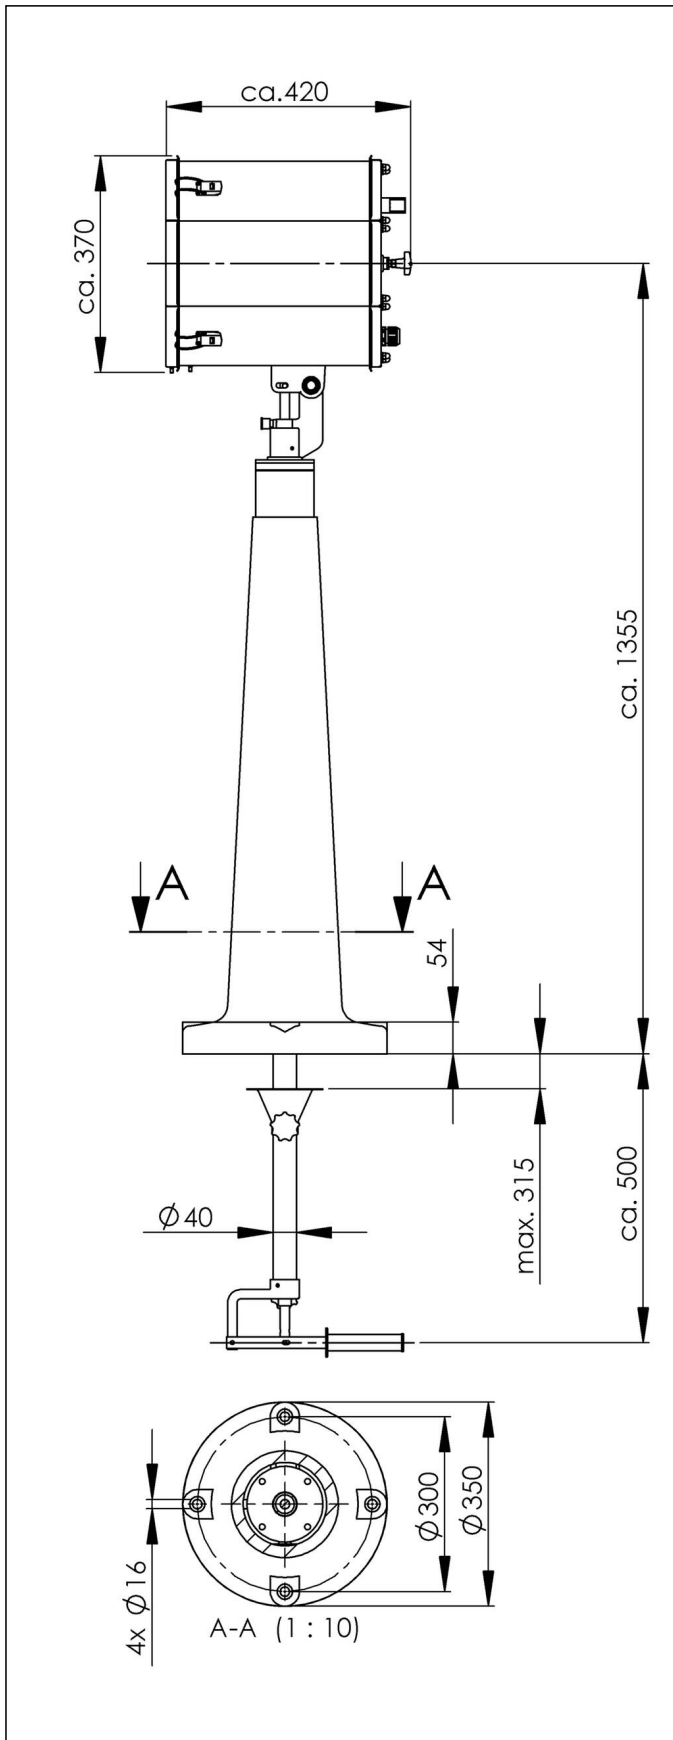

Your Contact:

WISKA Hoppmann GmbH

Kisdorfer Weg 28 · 24568 Kaltenkirchen · Germany

☎ +49-4191-508-0 · 📠 +49-4191-508-209

contact@wiska.de · www.wiska.com