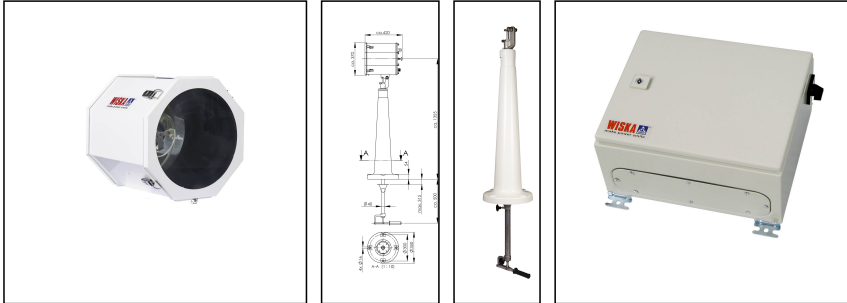

SH300 -575-K(220)-P12-I01

Searchlight with metal halide lamp Ø 300mm 575W 230V

Products may differ in size, colour and appearance to those shown. If you require further information or customisation, please contact us directly.

WISKA-Order no.	10101119
Type	SH300 -575-K(220)-P12-I01
Material	Stainless steel
Wattage	575 W
Colour	RAL 9016
Surface	Powder coated
Voltage	230 V
Type of Voltage	AC
Frequence	50/60 Hz
Protection class	IP56
Operational areas	Outdoor
Reflector	Glass
Focusing	manuel
Lightsource	Metal halide lamp
Lightsource incl.	Yes
Colour temperature	6000 K
Luminous flux	49000 lm
Average lamp durability	750 h
Light performance	immediately, Maximum light after 45 sec.
Range (1 lux)	2280 m
Light intensity mio/cd	5,2
Divergence	6°/10
Lampholder	SFc10-4
Number of lampholder	1 ST
Temp. range min	-25 °C

Remarks:

SH300: Searchlight with metal halide

lamp 575W, IP56

glass parabolic mirror 300mm

575W

K(220):Power supply unit PSUH

P12: Cabin Control with Pedestal,

Polyurethan

SP-S-Quick releases clamp (4 pcs)	22000050
SP-SW300-Front frame + Front glass cpl.	22000091
SP-SH/SKS-Metal halide discharge lamp	22000107
SP-SH/SKS-Igniter type IG 575 KVG	22000108
SP-SH/SKS-Lamp holder SFc10-4 for 575W	22000109
SP-SH/SKS-Series impedance for 575W	22000110