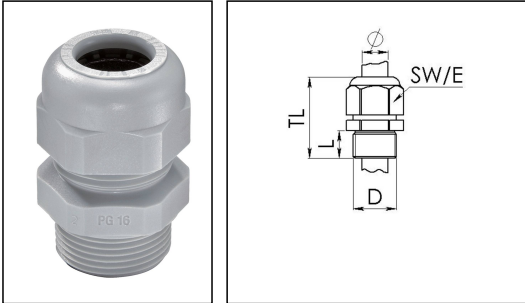

## SKV 48 SG

Cable gland, polyamide, Pg 48 RAL 7001

Products may differ in size, colour and appearance to those shown. If you require further information or customisation, please contact us directly.

<b>Material cable gland</b>	Polyamide
<b>Material sealing gasket</b>	EPDM
<b>Protection class</b>	IP68 (5 bar 30 min)
<b>Temp. range min</b>	-40 °C
<b>Temp. range max</b>	100 °C
<b>Glow wire test</b>	750 °C
<b>Thread type</b>	PG
<b>Ø Connection thread D</b>	48
<b>Length screw-in thread L</b>	15 mm
<b>Ø cable diameter min</b>	36 mm
<b>Ø cable diameter max</b>	44 mm
<b>Key width SW</b>	65 mm
<b>Collar diameter (E)</b>	73 mm
<b>Total length TL</b>	60 mm - 68 mm
<b>Type of cable anchorage</b>	A
<b>Product Color</b>	RAL 7001
<b>Type</b>	SKV 48 SG
<b>Order no. RAL 7001</b>	10101793
<b>Packing unit</b>	4
<b>EAN number</b>	4007685040877
<b>Tariff number</b>	39269097
<b>ETIM-Classification</b>	EC000441